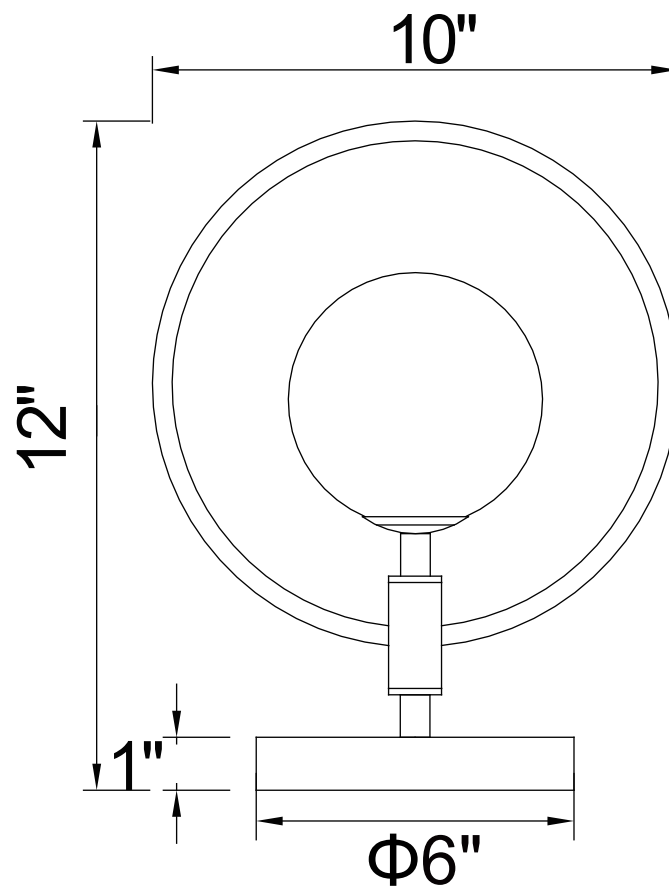

PROJECT: \_\_\_\_\_

FIXTURE TYPE: \_\_\_\_\_

LOCATION: \_\_\_\_\_

CONTACT/PHONE: \_\_\_\_\_

Item	1212T10-1-169
Collection	CELESTE
Finish	Medallion Gold
Glass	Frosted
Crystal	-----
Input	120V AC,60HZ,AC

Shade	-----
Length/Dia.	10"
Width/Ext.	6"
Height	12"
Maximum	-----
Lumens	-----

Light Source	LED G9
Bulb Info.	1×5W
Included	-----
Dimmable	Yes
Color	-----
Weight	