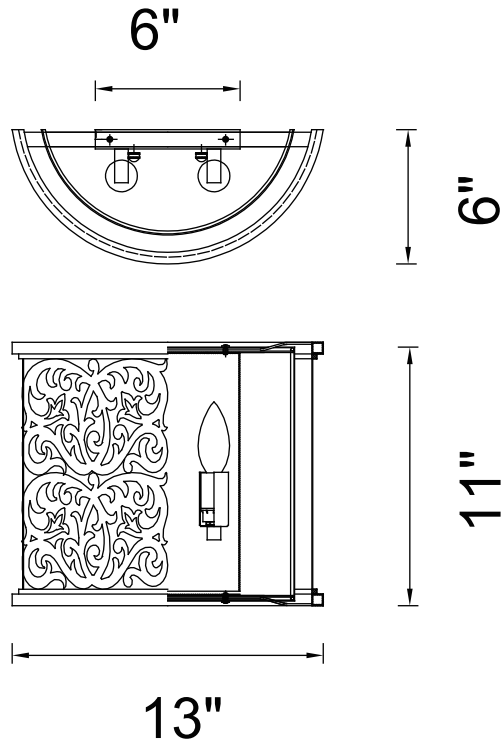

PROJECT: _____
 FIXTURE TYPE: _____
 LOCATION: _____
 CONTACT/PHONE: _____

Item	9807W13-2-116
Collection	NICOLE
Finish	Brushed Chocolate
Glass	-----
Crystal	-----
Input	120V AC,60HZ,AC

Shade	-----
Length/Dia.	13"
Width/Ext.	-----
Height	11"
Maximum	-----
Lumens	-----

Light Source	E12
Bulb Info.	2×60W
Included	-----
Dimmable	Yes
Color	-----
Weight	