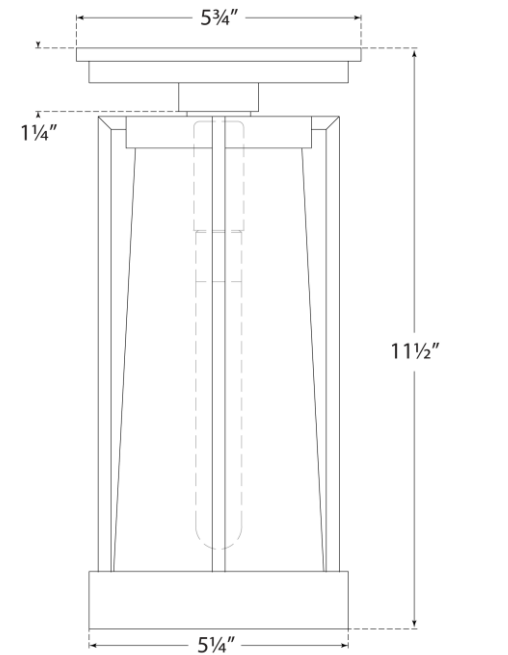

TEAR SHEET

Calix Tall Flush

Item # TOB 4275BZ/HAB-CG

Designer: Thomas O'Brien

Height: 11.5"

Width: 5.25"

Canopy: 5.75" Round

Finishes: BZ/HAB, HAB, PN

Glass Options: CG, WG

Socket: E12 Candelabra

Wattage: 60 C11

Weight: 4 Pounds

Front View