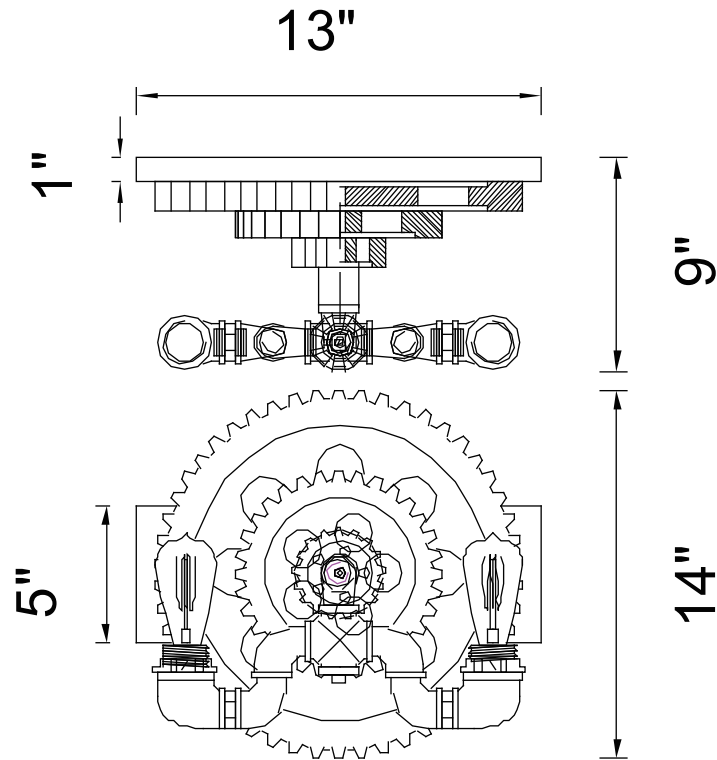

PROJECT: _____

FIXTURE TYPE: _____

LOCATION: _____

CONTACT/PHONE: _____

Item	9728W13-2-210
Collection	MANCHI
Finish	Blackened Red
Glass	-----
Crystal	-----
Input	120V AC,60HZ,AC

Shade	-----
Length/Dia.	13"
Width/Ext.	9"
Height	14"
Maximum	-----
Lumens	-----

Light Source	E26
Bulb Info.	2×60W
Included	-----
Dimmable	Yes
Color	-----
Weight	