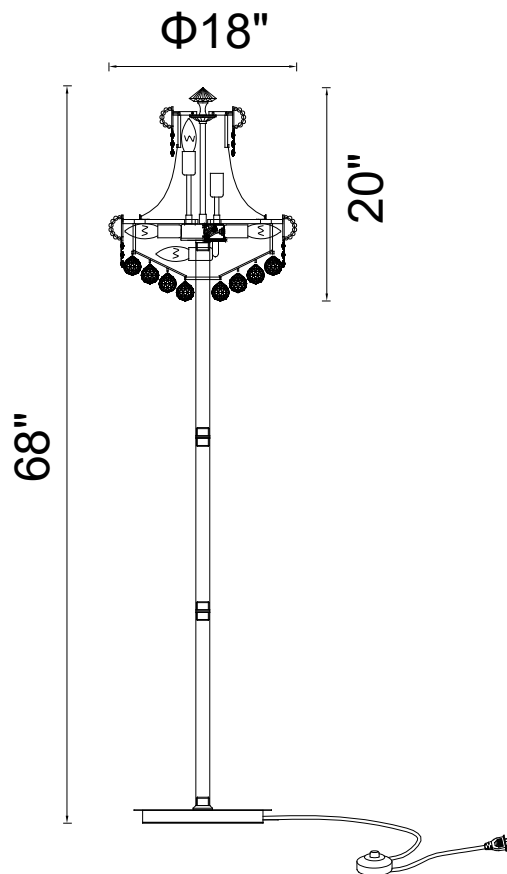

PROJECT: _____

FIXTURE TYPE: _____

LOCATION: _____

CONTACT/PHONE: _____

Item	8001F18G
Collection	KINGDOM
Finish	Gold
Glass	-----
Crystal	Clear
Input	120V AC,60HZ,AC

Shade	-----
Length/Dia.	18"
Width/Ext.	-----
Height	20"
Maximum	68"
Lumens	-----

Light Source	E12
Bulb Info.	8×60W
Included	-----
Dimmable	Yes
Color	-----
Weight	