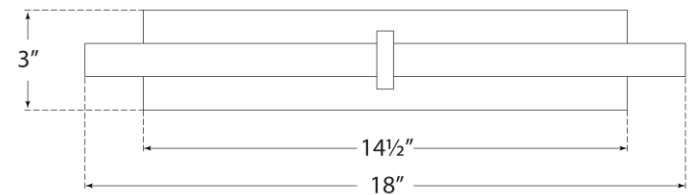

## Axis 18" Picture Light

Item # KW 2733AB

Designer: Kelly Wearstler

Height: 3"

Width: 18"

Extension: 8"

Backplate: 3" x 14.5" Rectangle

Finishes: AB, BZ, PN

Socket: Dedicated LED

Wattage: 15w (1200lm)

Weight: 7 Pounds

Top View

Front View