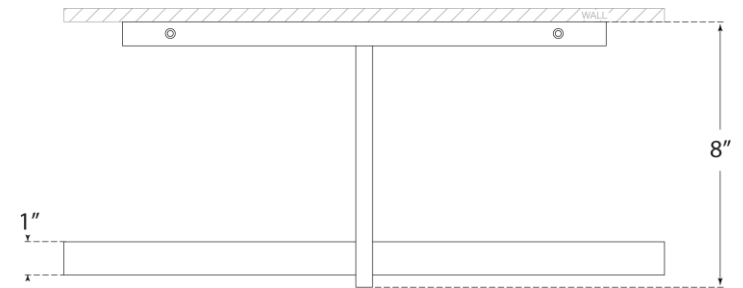

## Axis 18" Picture Light

Item # KW 2733AB

Designer: Kelly Wearstler

Height: 3"

Width: 18"

Extension: 8"

Backplate: 3" x 14.5" Rectangle

Finishes: AB, BZ, PN

Socket: Dedicated LED

Wattage: 15w (1200lm)

Weight: 7 Pounds

Top View

Front View