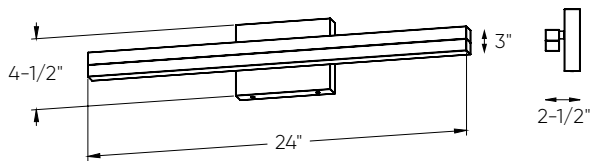

Model	Size	Watts	Delivered lumens	LED lumens	CRI	Color °T	Voltage
LEDVAN003-CC-24	24"	22 W	1275 lm	1600 lm	90	2700, 3000, 3500,	120 V
LEDVAN003-CC-32	32"	38 W	2250 lm	4000 lm	90	4000, 5000 K	120 V

Specifications

Over 50,000 hours of service life
Warm white light output
ADA compliant
Superior color consistency
Integrated dimmable driver
Switch-selectable CCT: 2700 K/
3000 K/3500 K/4000 K/5000 K in canopy
Suitable for damp locations
Refer to website for dimmer compatibility
5-year warranty

Finish

- **BB** Brushed Brass
- **BK** Black
- **CH** Chrome
- **SN** Satin Nickel

Note

Other Color °T and Finishes available, but may require MOQ's and longer lead times. Please contact your DALs representative for more information.

Order example

LEDVAN003-CC-32CH
LEDVAN003-CC-32 32"
vanity light in a chrome finish

LEDVAN003-CC-24"