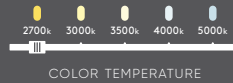

Lyra

These modern LED vanity lights can be installed in 2 directions; horizontal or vertical based on your desired lighting layout. Let your imagination go.

UPGRADE

DAMP

ADA
COMPLIANT

Model	Size	Watts	Delivered lumens	LED lumens	CRI	Color °T	Voltage
LEDVAN003-CC-24	24"	22 W	1275 lm	1600 lm	90	2700, 3000, 3500,	120 V
LEDVAN003-CC-32	32"	38 W	2250 lm	4000 lm	90	4000, 5000 K	120 V

Specifications

Over 50,000 hours of service life
 Warm white light output
 ADA compliant
 Superior color consistency
 Integrated dimmable driver
 Switch-selectable CCT: 2700 K/
 3000 K/3500 K/4000 K/5000 K in canopy
 Suitable for damp locations
 Refer to website for dimmer compatibility
 5-year warranty

Finish

- **BB** Brushed Brass
- **BK** Black
- **CH** Chrome
- **SN** Satin Nickel

Note

Other Color °T and Finishes available, but may require MOQ's and longer lead times. Please contact your DALs representative for more information.