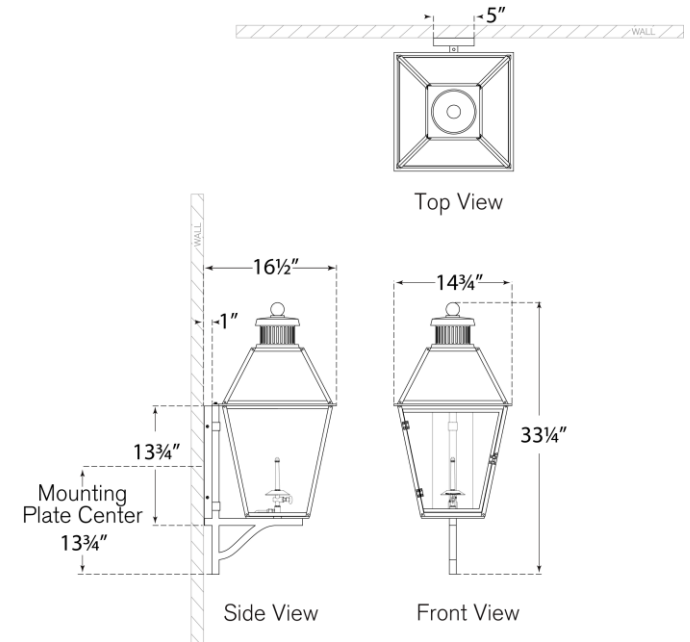

TEAR SHEET

Stratford Large Bracketed Gas Wall Lantern

Item # CHO 2456SC-CG

Designer: Chapman & Myers

Height: 33.25"

Width: 14.75"

Extension: 16.5"

Backplate: 5" x 13.75" Rectangle

Gas light fixture supplied with 3/16" copper gas line and 3/16" x 1/4" gas line adaptor