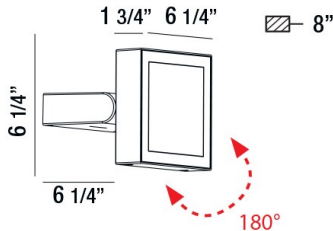

BRAVO, 16W LED OUTDOOR WALL MOUNT

PRODUCT DETAILS

No.	:	28288-022
Product Color	:	GRAPHITE GREY
Shade / Accent Colour	:	FROST PC
Width	:	6.25"
Height	:	6.25"
Ext	:	8"
Weight	:	4lbs

LIGHT SOURCE DETAILS

Light Source Type	:	INTEGRATED LED
Input Voltage	:	120V
Bulb Voltage	:	120V
Socket Type	:	LED
Total Wattage	:	16W
Total Lumen	:	1000lm
Kelvin	:	3000K
CRI	:	80
Dimmable	:	No

Options Available

ITEM NO.	FINISH	SHADE
28288-015	MARINE GREY	FROST PC
28288-022	GRAPHITE GREY	FROST PC

TECHNICAL DETAILS

Light Direction	:	Down
Canopy / Backplate Length	:	5.88"
Canopy / Backplate Width	:	1.48"
Driver	:	Electronic driver 120V 50/60Hz
Adjustable Lamp Head	:	Yes
IP Rating	:	54
Location	:	WET
Approval	:	
Title 24	:	Yes
Vertical Adjustment	:	180