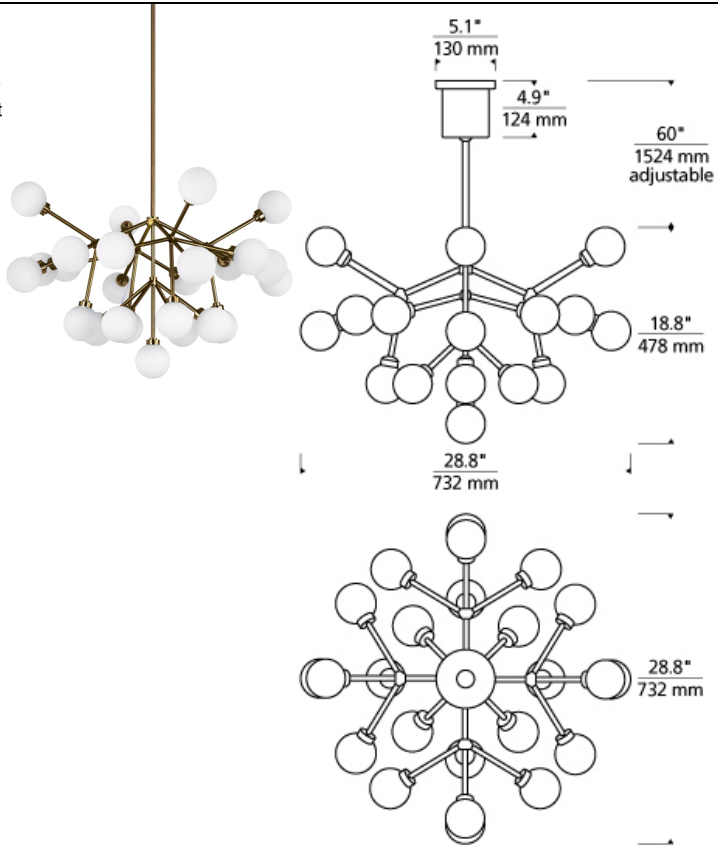

## DESCRIPTION

The Mara LED chandelier from Tech Lighting is a wholly modern interpretation of classic multi-arm chandelier, but rarely does a fixture provide such dramatic impact. Whether you select the warm aged brass finish or the sleek satin nickel finish, each chandelier features twenty five individual frosted glass globes which smoothly diffuse the LED light sources for an unmistakably high-end look. With its medium scale and plentiful, fully dimmable LED light output, the Mara chandelier is an incredible choice for making an impactful statement as dining room lighting, kitchen island lighting, living room lighting or foyer lighting. If you have something larger in mind, be sure to check out the Mara Grande chandelier also available from Tech Lighting. Includes (25) 2.6 watt, 67 delivered lumen (1675 total delivered lumens), 2700K LED modules. Fixture provided with 36 inches of variable rigid stems (includes (1) 12 inch & two 24 inch) in coordinating finish. Dimmable with low-voltage electronic dimmer. Can be installed on a sloped ceiling up to 45°.

## INSTALLATION

This product can mount to either a 4" square electrical box with round plaster ring or an octagon electrical box.

## WEIGHT

12-12lb / 5.44-5.44kg ±

frost / aged brass frost / satin nickel

## ORDERING INFORMATION

700MRA	COLOR	FINISH	LAMP
	W WHITE	R AGED BRASS S SATIN NICKEL	-LED927 LED 90 CRI 2700K 120V

700 MRA \_\_\_\_\_

FIXTURE TYPE: \_\_\_\_\_

JOB NAME: \_\_\_\_\_

NOTES: \_\_\_\_\_

\_\_\_\_\_