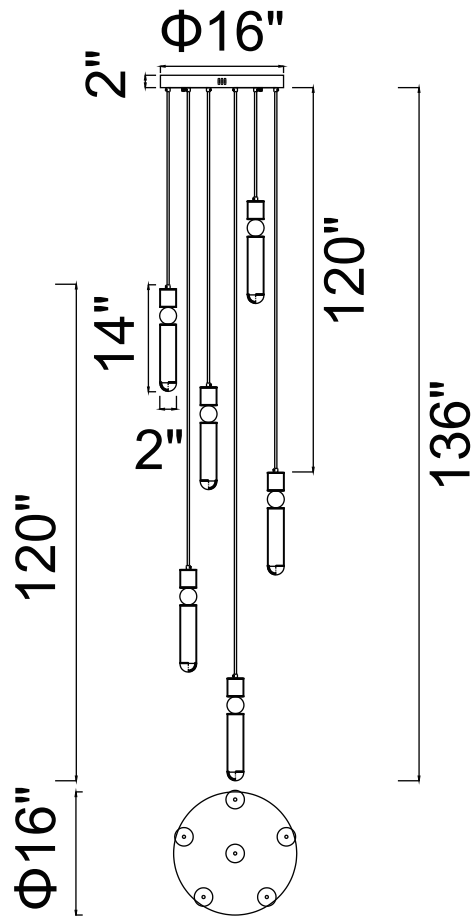

PROJECT: _____

FIXTURE TYPE: _____

LOCATION: _____

CONTACT/PHONE: _____

Item	1225P16-6-625
Collection	CHIME
Finish	Brass
Acrylic	Frosted
Crystal	-----
Input	120V AC,60HZ,AC

Shade	-----
Length/Dia.	16"
Width/Ext.	16"
Height	14"
Maximum	136"
Lumens	1560

Light Source	LED
Bulb Info.	30W
Included	-----
Dimmable	Yes
Color	3000K
Weight	