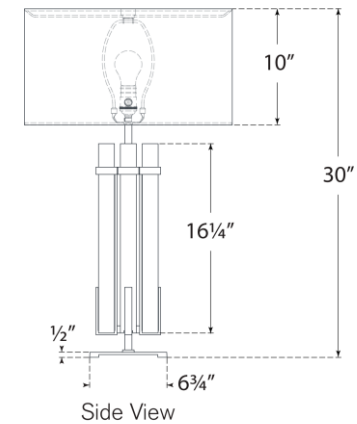

TEAR SHEET

Malik Large Table Lamp

Item # S 3910HAB/ALB-L

Designer: Ian K. Fowler

Height: 30"

Width: 18"

Base: 6.75" Square

Finishes: BZ/ALB, BZ/CG, HAB/ALB, HAB/CG, PN/CG

Shade Treatments: L

Shade Details: 18" x 18" x 10"

Socket: E26 Dimmer

Wattage: 15 LED A19

Weight: 22 Pounds

Note: Alabaster is a Natural Stone | Variations in Color and Texture are Expected

Side View

Top View