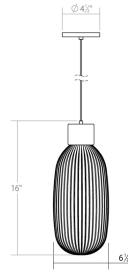

Project:

Friso LED Pendant Spec Sheet

SKU: 3101.25 Learn more at:
<https://sonnemanlight.com/friso-led-single-pendant>

Description: **A softly shaped volume, realized in clear ribbed glass, dramatically reveals a white luminous core within.** Also available as [Chandelier](#) and as a [Friso Aro LED Pendant](#).

Type #:

Dimensions

Height:	15.75"
Diameter:	6.75"
Canopy/Backplate/Base:	4.5"
Hanging Details:	10' Adjustable Cord
Size:	1-Light
Canopy/Backplate/Base Height:	0.5

Electrical Specs

Bulb(s) Included?:	Yes
Bulb 1 Type:	Integral LED
Bulb Quantity:	1
Input Voltage:	120VAC
Wattage:	10
Initial Lumens:	1100
Delivered Lumens:	680
Color Temperature:	3000K
CRI:	90
Power Supply Type:	Driver
Power Supply Quantity:	1
Power Supply Location:	Outlet Box
Dimming Type:	TRIAC/ELV
Bulb Max Wattage:	10

Installation

Installation:	Licensed electrician required
Sloped Ceiling Compatible?:	Compatible
Minimum Hanging Height:	17"
Maximum Hanging Height:	137"

Shipping

Carton 1 L x W x H:	21" X 14" X 11"
---------------------	-----------------