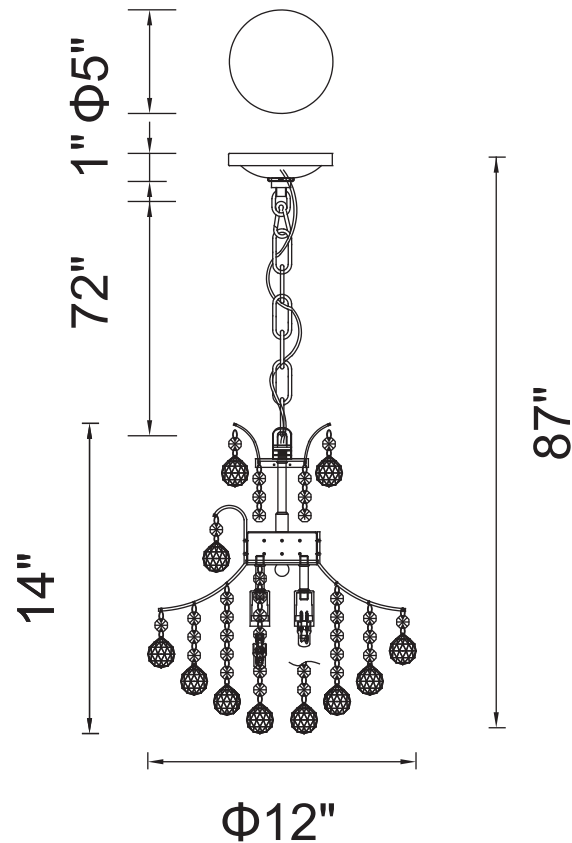

PROJECT: _____

FIXTURE TYPE: _____

LOCATION: _____

CONTACT/PHONE: _____

Item	8012P12C
Collection	PRINCESS
Finish	Chrome
Glass	-----
Crystal	Clear
Input	120V AC,60HZ,AC

Shade	-----
Length/Dia.	12"
Width/Ext.	-----
Height	14"
Maximum	87"
Lumens	-----

Light Source	E12
Bulb Info.	3×60W
Included	-----
Dimmable	Yes
Color	-----
Weight	