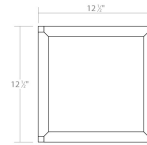

Type #:

Dimensions

Height:	4.75"
Width:	12.5"
Length:	12.5"
Size:	1-Light Short
Canopy/Backplate/Base Width:	12.5
Canopy/Backplate/Base Depth:	12.5
Canopy/Backplate/Base Height:	0.75

Electrical Specs

Bulb(s) Included?:	Yes
Bulb 1 Type:	Integral LED
Bulb Quantity:	1
Input Voltage:	120VAC
Wattage:	12
Initial Lumens:	1150
Delivered Lumens:	500
Color Temperature:	3000K
CRI:	90
Power Supply Type:	Driver
Power Supply Quantity:	1
Power Supply Location:	Outlet Box
Dimming Type:	TRIAC/ELV
Bulb Max Wattage:	12

Installation

Installation:

Licensed electrician required

Shipping

Carton 1 L x W x H:	18" X 18" X 9"
Carton 1 Gross Weight:	13 LBS

Shade

Shade 1 Material:	Aluminum w/LED Flat Panel
-------------------	---------------------------