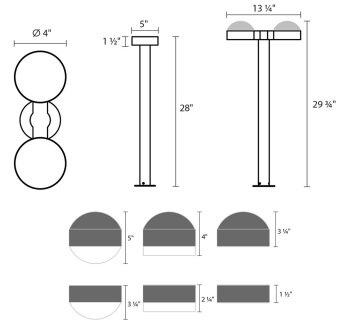

Project:

REALS LED Double Bollard Spec Sheet

SKU: 7308.DC.FH.72-WL Learn more at:
<https://sonnemanlight.com/real-LED-double-bollard>

Description: Bring definition and architectural interest to outdoor sites and along paths or planted beds, with bollards of perfect solid geometry and LED lighting functionality. REALS Bollards offer a broad range of configurations, with many available options for lenses, caps, and heights for a variety of LED illuminating possibilities. Also available as a [Bollard](#), [Downlight Sconce](#), [Up/Down Sconce](#), and [Surface Mount](#).

Type #:

Dimensions

Height:	29.75"
Width:	5"
Length:	13.5"
Canopy/Backplate/Base:	4"
Size:	28"
Canopy/Backplate/Base Height:	0.25

Electrical Specs

Bulb(s) Included?:	Yes
Bulb 1 Type:	Integral LED
Bulb Quantity:	2
Input Voltage:	12VAC
Wattage:	20
Initial Lumens:	2080
Color Temperature:	3000K
CRI:	90
Power Supply Type:	Transformer
Power Supply Location:	Remote (Sold Separately)
Dimming Type:	Non-dimmable
Bulb Max Wattage:	20

Installation

Installation:	Licensed electrician required
---------------	-------------------------------

Shipping

Carton 1 L x W x H:	35" X 17" X 9"
Carton 1 Gross Weight:	11 LBS
Fixture Weight:	7

Shade

Lens Type:	Dome Caps and Clear Cylinder Lenses
Shade 1 Material:	Clear Polycarbonate