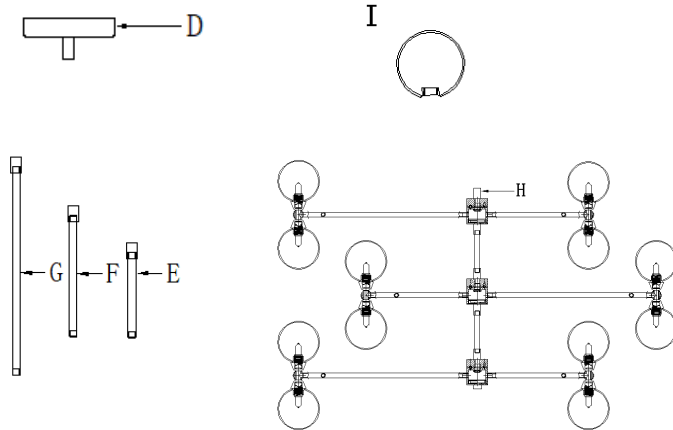

MOE'S

home collection

ASSEMBLY INSTRUCTIONS.

CENTAURI PENDANT LIGHT

RM-1054-31

THANK YOU FOR YOUR PURCHASE!

PARTS AND HARDWARE.

D canopy x1 E iron pipe x1 F iron pipe x2
G iron pipe x1 H lampbody x1 I glass ball x12

STEP 1.

- (N) Neutral
- (E) Earth
- (L) Line

STEP 2.