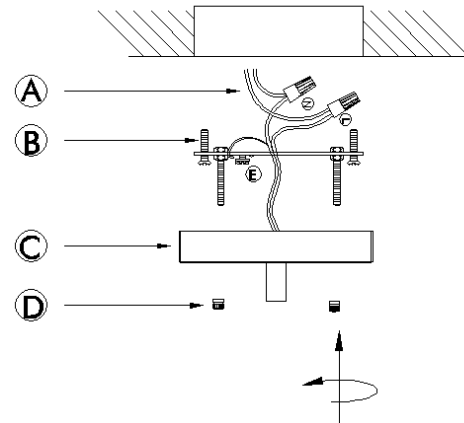

MOE'S

home collection

ASSEMBLY INSTRUCTIONS.

CENTAURI PENDANT LIGHT

RM-1054-31

THANK YOU FOR YOUR PURCHASE!

PARTS AND HARDWARE.

D canopy x1 E iron pipe x1 F iron pipe x2
G iron pipe x1 H lampbody x1 I glass ball x12

NOTES.

Thank you for purchasing this quality product! Be sure to check all packing material carefully for small part that may have come loose inside the carton during shipping.

ELECTRICAL .

This product requires working with electricity. ensure power is completely off before beginning assembly and take safety precautions to prevent electrical shock.

STEP 1.

- (N) Neutral
- (E) Earth
- (L) Line

STEP 2.