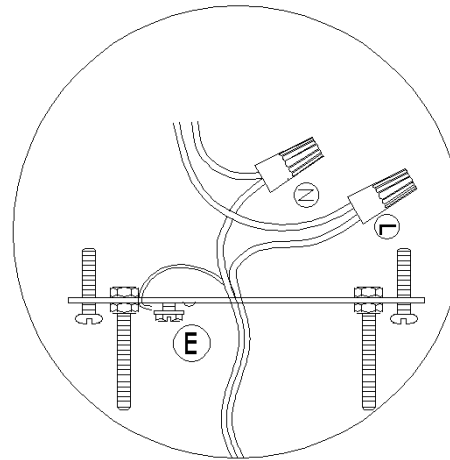

MOE'S

home collection

ASSEMBLY INSTRUCTIONS.

CENTAURI PENDANT LIGHT

RM-1054-31

THANK YOU FOR YOUR PURCHASE!

PARTS AND HARDWARE.

D canopy x1 E iron pipe x1 F iron pipe x2
G iron pipe x1 H lampbody x1 I glass ball x12

NOTES.

Thank you for purchasing this quality product! Be sure to check all packing material carefully for small part that may have come loose inside the carton during shipping.

ELECTRICAL .

This product requires working with electricity. ensure power is completely off before beginning assembly and take safety precautions to prevent electrical shock.

STEP 1.

- (N) Neutral
- (E) Earth
- (L) Line

STEP 2.