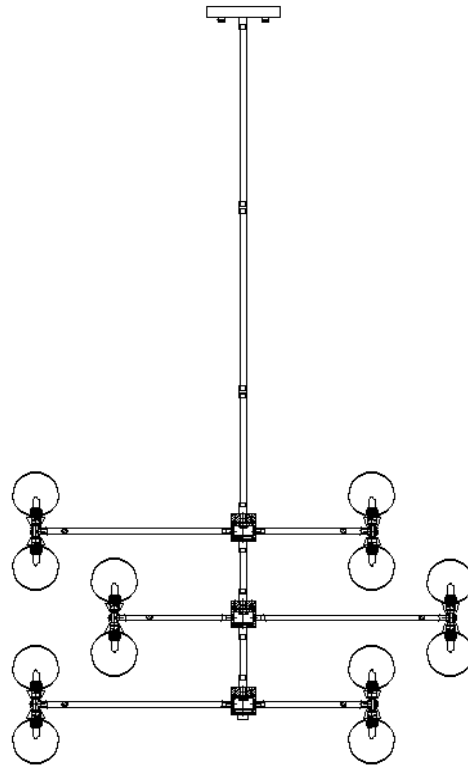

MOE'S

home collection

ASSEMBLY INSTRUCTIONS.

CENTAURI PENDANT LIGHT

RM-1054-31

THANK YOU FOR YOUR PURCHASE!

PARTS AND HARDWARE.

D canopy x1 E iron pipe x1 F iron pipe x2
G iron pipe x1 H lampbody x1 I glass ball x12

STEP 1.

- (N) Neutral
- (E) Earth
- (L) Line

STEP 2.