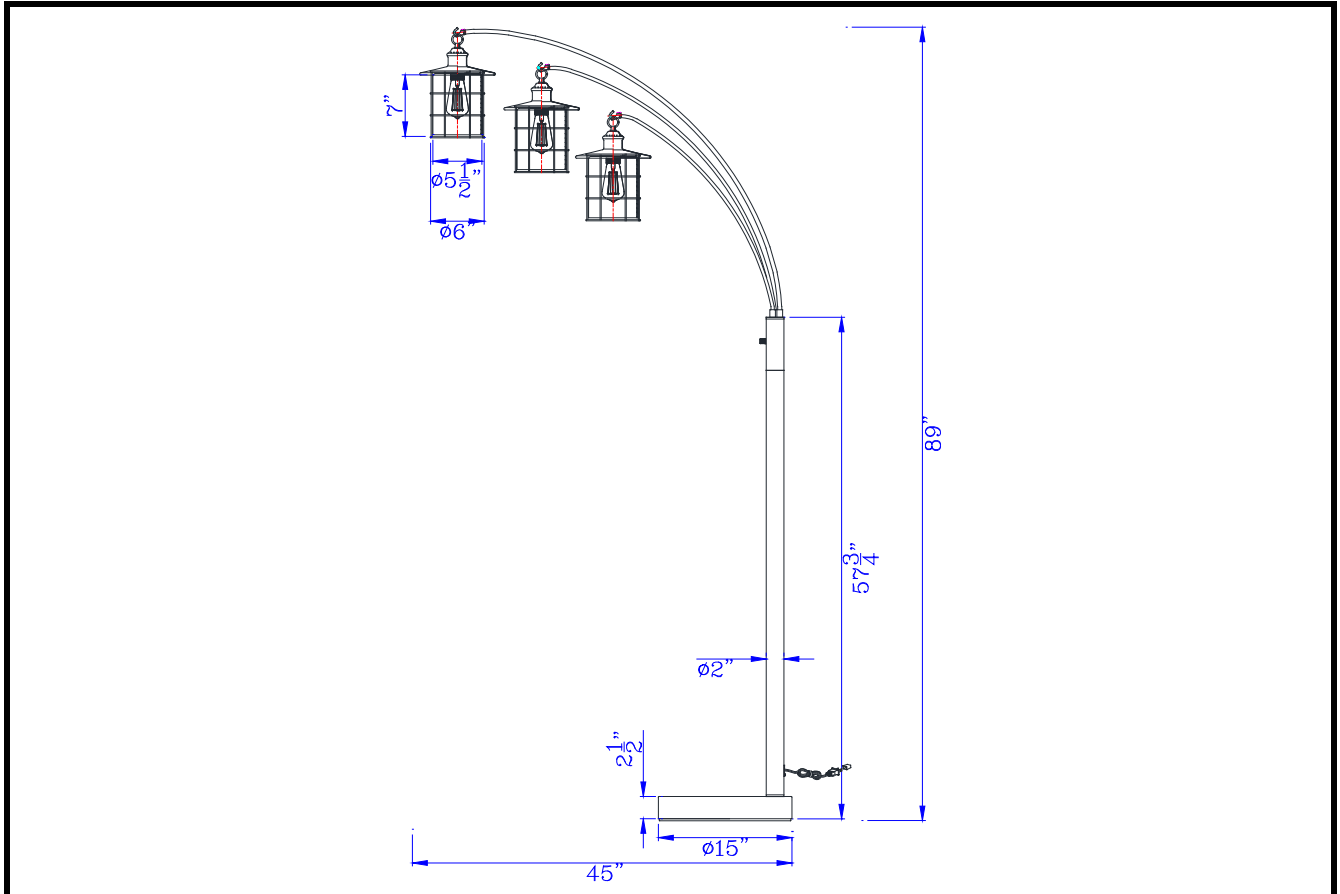

Catalog No.: _____

Lamp/Wattage: _____

Model No: BO-2668FL-3L-RU

Description: Silverton arc floor lamp with glass shades (Edison bulbs included)

Material: Metal

Finish : Rust

Height: 89"

Reach: 45"

Base Width: Dia. 15"

Wattage : 60Wx3

Socket : Medium Base

Switch: 3-Way

Bulb: Edison Bulb

Wire Length: 6'

Wire Color: Black

Shade No:

Material: Glass/Mesh

Shade size: 6"x6"x7"

Certificate : 