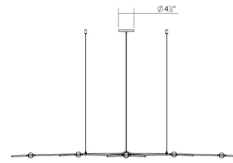

Project:

Constellation Aquarius Chandelier Minor Spec Sheet

SKU: 21Q13-RW3312-27 Learn more at:
<https://sonnemanlight.com/constellation-aquarius>

Description:

Type #:

Dimensions

| | |
|-------------------------------|--------|
| Height: | 1.5" |
| Width: | 66.75" |
| Length: | 28" |
| Canopy/Backplate/Base: | 4.5" |
| Size: | Minor |
| Canopy/Backplate/Base Height: | 0.5 |

Installation

| | |
|-----------------------------|--|
| Installation: | Licensed electrician required, multi-step installation |
| Sloped Ceiling Compatible?: | Adapter Available |

General Listings

| | |
|--------------------|--------------------|
| Certification: | C-ETL-US |
| Color/Finish: | Satin Nickel (.13) |
| Dark Sky Friendly: | N |