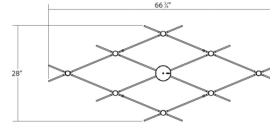

Project:

Constellation Aquarius Chandelier Minor Spec Sheet

SKU: 21Q13-RW3312-27 Learn more at:
<https://sonnemanlight.com/constellation-aquarius>

Description:

Type #:

Dimensions

| | |
|-------------------------------|--------|
| Height: | 1.5" |
| Width: | 66.75" |
| Length: | 28" |
| Canopy/Backplate/Base: | 4.5" |
| Size: | Minor |
| Canopy/Backplate/Base Height: | 0.5 |

Installation

| | |
|-----------------------------|--|
| Installation: | Licensed electrician required, multi-step installation |
| Sloped Ceiling Compatible?: | Adapter Available |

General Listings

| | |
|--------------------|--------------------|
| Certification: | C-ETL-US |
| Color/Finish: | Satin Nickel (.13) |
| Dark Sky Friendly: | N |