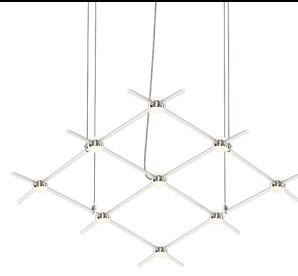

Project:

Constellation Aquarius Chandelier Minor Spec Sheet

SKU: 21Q13-RW3312-27 Learn more at:
<https://sonnemanlight.com/constellation-aquarius>

Description:

Type #:

Dimensions

| | |
|-------------------------------|--------|
| Height: | 1.5" |
| Width: | 66.75" |
| Length: | 28" |
| Canopy/Backplate/Base: | 4.5" |
| Size: | Minor |
| Canopy/Backplate/Base Height: | 0.5 |

Installation

| | |
|-----------------------------|--|
| Installation: | Licensed electrician required, multi-step installation |
| Sloped Ceiling Compatible?: | Adapter Available |

General Listings

| | |
|--------------------|--------------------|
| Certification: | C-ETL-US |
| Color/Finish: | Satin Nickel (.13) |
| Dark Sky Friendly: | N |

Shade

| | |
|-------------------|----------------------------|
| Lens Type: | White Optical Acrylic Lens |
| Shade 1 Material: | Acrylic |

Available Finishes

Available Finishes: Satin Nickel w/Clear
Faceted Acrylic Lens, Satin Nickel w/White
Optical Acrylic Lens