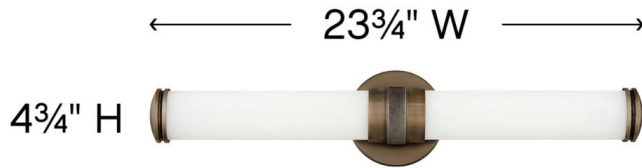

### MEDIUM LED VANITY

Remi's slim profile and sophisticated details seamlessly merge with LED technology to master both form and function. The etched white glass cylinder is finely detailed with precise, stepped end caps, and the cast knurled bracelet in luxe finish options is artfully crafted with vintage appeal. This chic, transitional design ensures Remi's ability to complement a wide variety of bath or interior spaces.

DETAILS	
FINISH:	Champagne Bronze
MATERIAL:	Aluminum
GLASS:	Etched White
DIMMABLE:	YES - CL TYPE DIMMER (SSL7A)

DIMENSIONS	
WIDTH:	23.8"
HEIGHT:	4.8"
WEIGHT:	3lb
BACK PLATE:	4.75" Dia.
EXTENSION:	3.8"
TOP TO OUTLET:	2.5"