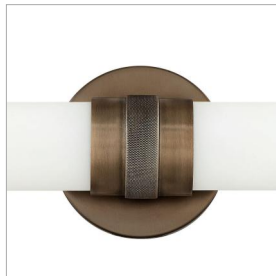

PRODUCT DETAILS:

- Mounting hardware is hidden on the back plate to ensure a clean silhouette
- Fixture can be mounted vertically
- Suitable for use in damp locations as defined by NEC and CEC. Meets United States UL Underwriters Laboratories & CSA Canadian Standards Association Product Safety Standards.
- ADA compliant
- Exclusively available in High Performance LED
- LED components carry a 5-year limited warranty
- Distinctive mid-century modern elements merge with sleek and timeless forms for a vintage vibe with modern flair