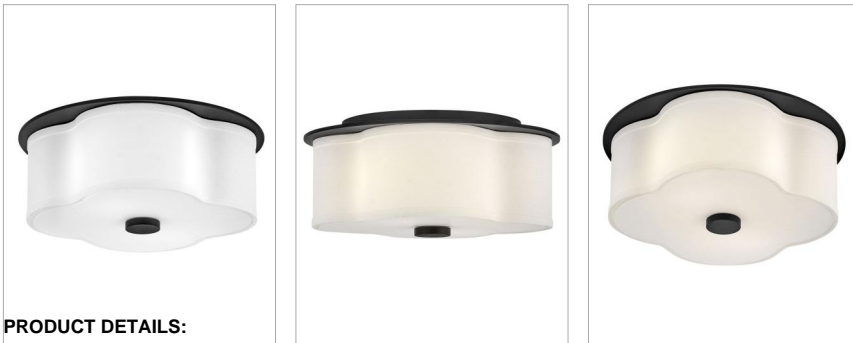

DETAILS	
FINISH:	Black
MATERIAL:	Steel
GLASS:	Etched
SHADE:	Off-White Linen
DIMMABLE:	YES, WITH DIMMABLE LAMP (NOT INCLUDED)

DIMENSIONS	
WIDTH:	14"
HEIGHT:	6.3"
WEIGHT:	10.3lb

LIGHT SOURCE	
LIGHT SOURCE:	Socketed
WATTAGE:	2-7w Med. LED, 60w Equiv.
VOLTAGE:	120v

MOUNTING	
CANOPY:	10" Dia.

SHIPPING	
CARTON LENGTH:	16.5
CARTON WIDTH:	16.5
CARTON HEIGHT:	10.3
CARTON WEIGHT:	12.3