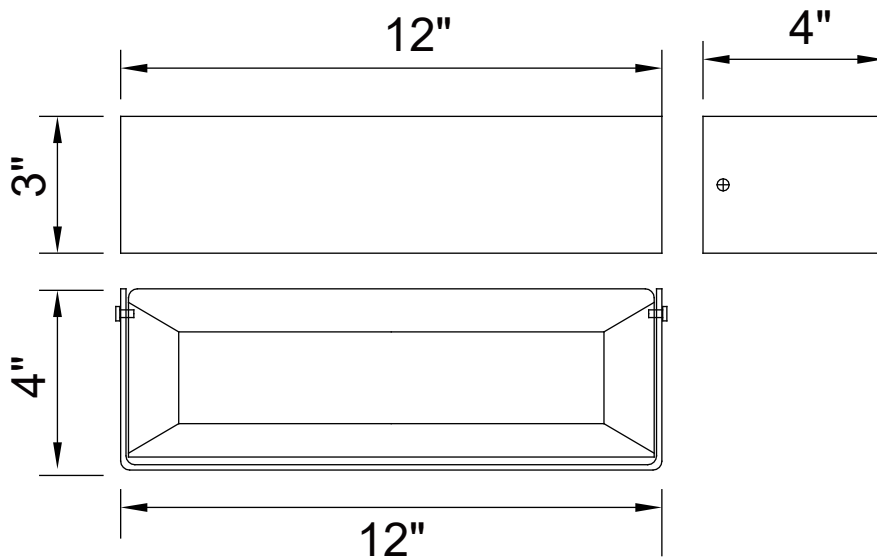

PROJECT: _____

FIXTURE TYPE: _____

LOCATION: _____

CONTACT/PHONE: _____

Item	7146W12-103
Collection	BETHANY
Finish	White
Glass	-----
Crystal	-----
Input	120V AC,60HZ,AC

Shade	-----
Length/Dia.	12"
Width/Ext.	4"
Height	3"
Maximum	3"
Lumens	400

Light Source	LED
Bulb Info.	10W
Included	-----
Dimmable	Yes
Color	3000K
Weight	0.6KG