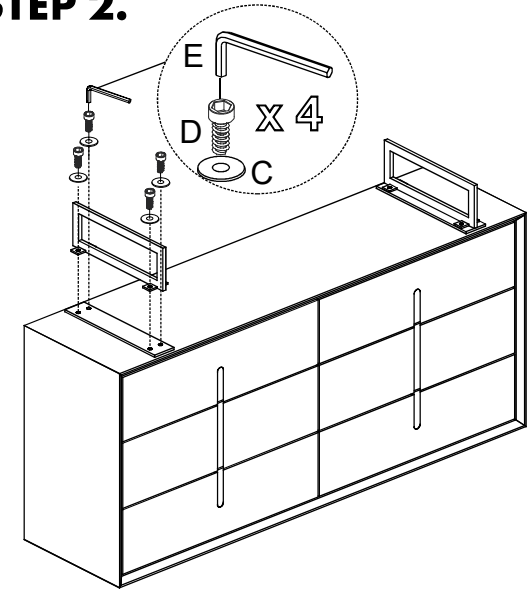

MOE'S

home collection

ASSEMBLY INSTRUCTIONS.

VIENNA DRESSER

JD-1010-21

THANK YOU FOR YOUR PURCHASE!

PARTS AND HARDWARE.

STEP 1.

STEP 2.

STEP 3.

NOTES.

Thank you for purchasing this quality product! Be sure to check all packing material carefully for small part that may have come loose inside the carton during shipping.

CAUTION: The item is heavy, assembly should be performed by two people.