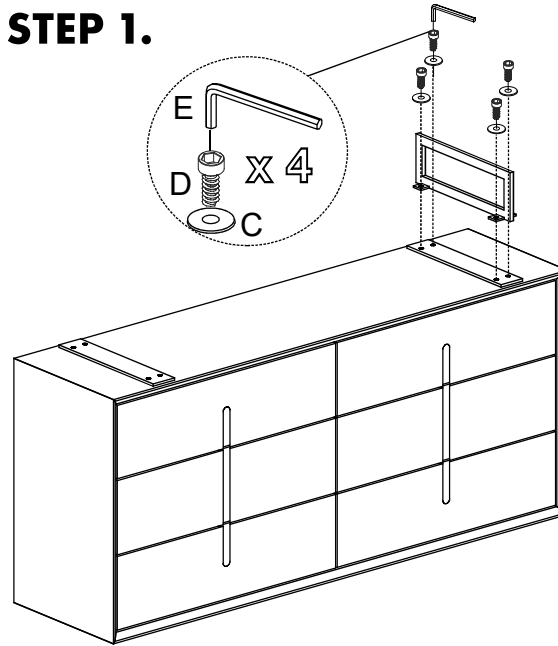

MOE'S

home collection

ASSEMBLY INSTRUCTIONS.

VIENNA DRESSER

JD-1010-21

THANK YOU FOR YOUR PURCHASE!

PARTS AND HARDWARE.

STEP 1.

STEP 2.

STEP 3.

NOTES.

Thank you for purchasing this quality product! Be sure to check all packing material carefully for small part that may have come loose inside the carton during shipping.

CAUTION: The item is heavy, assembly should be performed by two people.