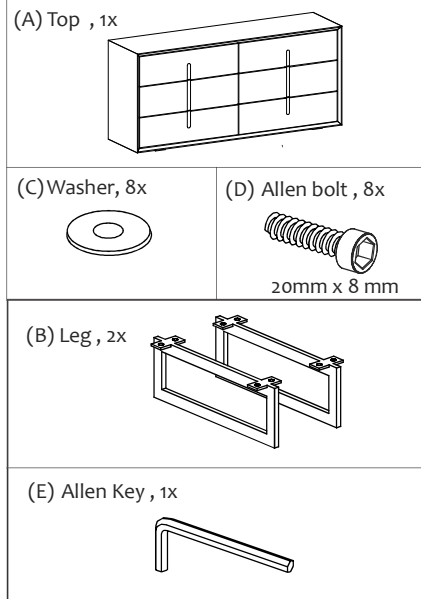

MOE'S

home collection

ASSEMBLY INSTRUCTIONS.

VIENNA DRESSER

JD-1010-21

THANK YOU FOR YOUR PURCHASE!

PARTS AND HARDWARE.

STEP 1.

STEP 2.

STEP 3.

NOTES.

Thank you for purchasing this quality product! Be sure to check all packing material carefully for small part that may have come loose inside the carton during shipping.

CAUTION: The item is heavy, assembly should be performed by two people.