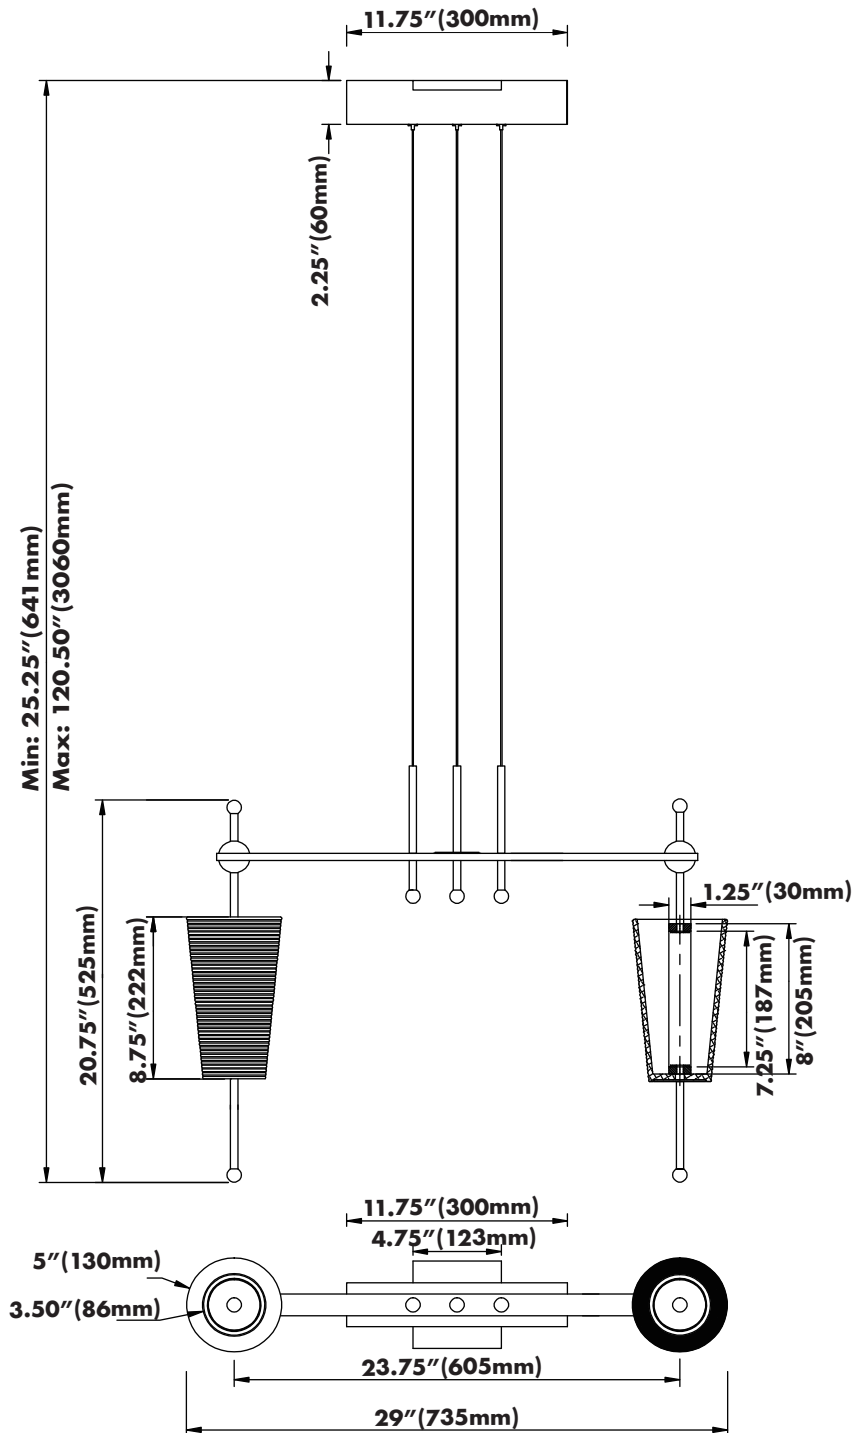

**SPECIFICATIONS**

• LUMENS	806LM
• WATTS	14W
• VOLTAGE	120V
• CRI	90
• CCT	3000K
• IP RATED	DRY LOCATION
• MATERIAL	ALUMINUM / GLASS / IRON
• FINISH	ANTIQUE BRASS
• LIFETIME	50,000 HOURS
• DIMMABLE	YES
• SHADE SHAPE	CONE
• SHADE MATERIAL	FROSTED GLASS
• SHADE COLOR	CLEAR
• WARRANTY	5-YEAR LIMITED

THE MEASUREMENTS ARE ROUNDED TO THE NEAREST 1/4"

**AVAILABLE FINISHES**

**AB**