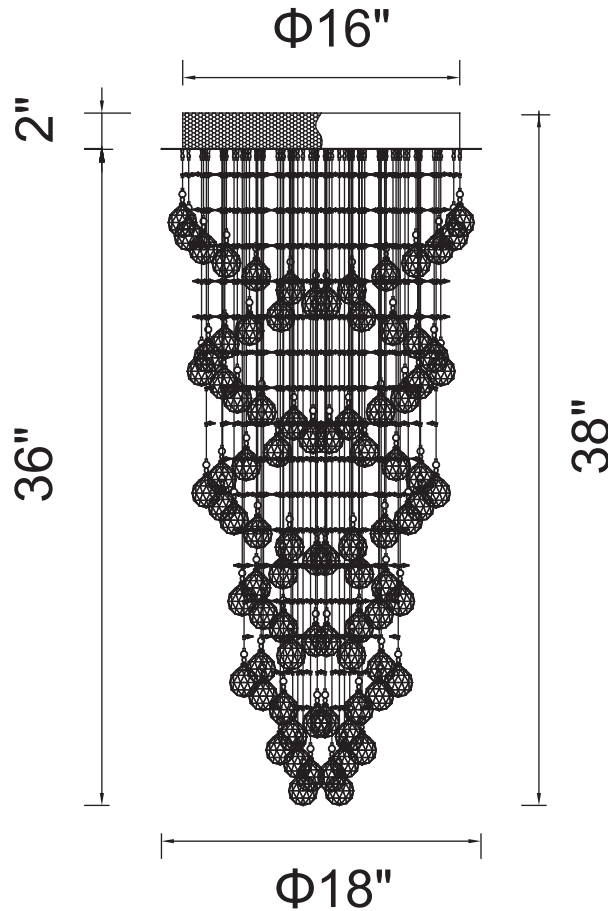

PROJECT: \_\_\_\_\_

FIXTURE TYPE: \_\_\_\_\_

LOCATION: \_\_\_\_\_

CONTACT/PHONE: \_\_\_\_\_

Item	6606C18C
Collection	DOUBLE SPIRAL
Finish	Chrome
Glass	-----
Crystal	Clear
Input	120V AC,60HZ,AC

Shade	-----
Length/Dia.	18"
Width/Ext.	-----
Height	38"
Maximum	-----
Lumens	-----

Light Source	GU10
Bulb Info.	5×35W
Included	-----
Dimmable	Yes
Color	-----
Weight	