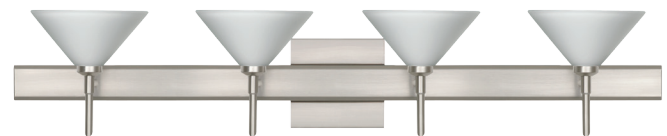

KONA

VANITIES WALL

SPECIFICATIONS:

DESCRIPTION

2-4 light vanity luminaires featuring handcrafted glass.

LAMPING

Standard: 40W Low-pressure G9 Halogen 120V lamp, included. Suitable for use in an open fixture. Dimmable with standard incandescent dimmer.

LED: 5W LED Replaceable source 120V, dimmable, included.

DIFFUSER

Shade shall be handcrafted glass of various decors. 5.5" Dia. x 2.5" H, spaced 7.875" apart on center.

CONSTRUCTION

Fixture utilizes metal arm assembly and stamped steel body, with plated finish. Decorative finials can be removed for downlighting applications. Decorative outlet box cover optional when not required.

METAL FINISH

Fixture shall be finished in Bronze, Chrome or Satin Nickel.

MOUNTING

Installs directly to a 4" octagonal outlet box, with 1.75" left or right offset. Canopy allows direct wiring without outlet box, where armored cable or non-metallic sheathed cable is employed, and the decorative outlet box cover is not required. Orient upward or downward, wall-mount only.

Ex. 3SW-550493-SN

Kona 3-Light Vanity w/ Dicro Swirl Glass, Satin Nickel Finish

2SW: 14.625" L

3SW: 22.5" L

4SW: 30.375" L

Canopy allows direct wiring without outlet box, where armored cable or non-metallic sheathed cable is employed, and the decorative outlet box cover is not required. Orient upward or downward, wall-mount only.