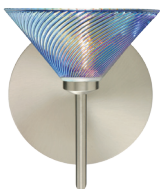

LED: 5W LED Replaceable source 120V, dimmable, included.

DIFFUSER

Shade shall be handcrafted glass of various decors. 5.5" Dia. x 2.5" H, spaced 7.875" apart on center.

CONSTRUCTION

Fixture utilizes metal arm assembly and stamped steel body, with plated finish. Decorative finials can be removed for downlighting applications. Decorative outlet box cover optional when not required.

METAL FINISH

Fixture shall be finished in Bronze, Chrome or Satin Nickel.

MOUNTING

Installs directly to a 4" octagonal outlet box, with 1.75" left or right offset. Canopy allows direct wiring without outlet box, where armored cable or non-metallic sheathed cable is employed, and the decorative outlet box cover is not required. Orient upward or downward, wall-mount only.

LABELS

UL or ETL Listed. Suitable for Damp Locations (interior use only).

KONA SHOWN IN WHITE STARPOINT (282453) WITH SQUARE CANOPY

550493
DICRO SWIRL

117687
BLUE MATTE

117652
MARBLE

117691
BI-COLOR

117681
SUNSET

282453
WHITE STARPOINT

282890
MANGO STARPOINT

282484
BLUE STARPOINT

For ordering information, see next page

All dimensions provided are nominal. Allowance must be made for dimensional tolerance in handcrafted glasses.