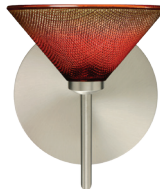

LED: 5W LED Replaceable source 120V, dimmable, included.

DIFFUSER

Shade shall be handcrafted glass of various decors. 5.5" Dia. x 2.5" H, spaced 7.875" apart on center.

CONSTRUCTION

Fixture utilizes metal arm assembly and stamped steel body, with plated finish. Decorative finials can be removed for downlighting applications. Decorative outlet box cover optional when not required.

METAL FINISH

Fixture shall be finished in Bronze, Chrome or Satin Nickel.

MOUNTING

Installs directly to a 4" octagonal outlet box, with 1.75" left or right offset. Canopy allows direct wiring without outlet box, where armored cable or non-metallic sheathed cable is employed, and the decorative outlet box cover is not required. Orient upward or downward, wall-mount only.

LABELS

UL or ETL Listed. Suitable for Damp Locations (interior use only).

KONA SHOWN IN WHITE STARPOINT (282453) WITH SQUARE CANOPY

550493
DICRO SWIRL

117687
BLUE MATTE

117652
MARBLE

117691
BI-COLOR

117681
SUNSET

282453
WHITE STARPOINT

282890
MANGO STARPOINT

282484
BLUE STARPOINT

For ordering information, see next page

All dimensions provided are nominal. Allowance must be made for dimensional tolerance in handcrafted glasses.