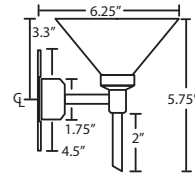

LED: 5W LED Replaceable source 120V, dimmable, included.

DIFFUSER

Shade shall be handcrafted glass of various decors. 5.5" Dia. x 2.5" H, spaced 7.875" apart on center.

CONSTRUCTION

Fixture utilizes metal arm assembly and stamped steel body, with plated finish. Decorative finials can be removed for downlighting applications. Decorative outlet box cover optional when not required.

METAL FINISH

Fixture shall be finished in Bronze, Chrome or Satin Nickel.

MOUNTING

Installs directly to a 4" octagonal outlet box, with 1.75" left or right offset. Canopy allows direct wiring without outlet box, where armored cable or non-metallic sheathed cable is employed, and the decorative outlet box cover is not required. Orient upward or downward, wall-mount only.

282453
WHITE STARPOINT

282890
MANGO STARPOINT

282484
BLUE STARPOINT

For ordering information, see next page

All dimensions provided are nominal. Allowance must be made for dimensional tolerance in handcrafted glasses.

Ex. 3SW-550493-SN

Kona 3-Light Vanity w/ Dicro Swirl Glass, Satin Nickel Finish

2SW: 14.625" L

3SW: 22.5" L

4SW: 30.375" L

Canopy allows direct wiring without outlet box, where armored cable or non-metallic sheathed cable is employed, and the decorative outlet box cover is not required. Orient upward or downward, wall-mount only.