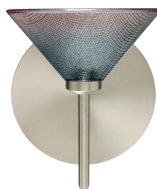

LED: 5W LED Replaceable source 120V, dimmable, included.

DIFFUSER

Shade shall be handcrafted glass of various decors. 5.5" Dia. x 2.5" H, spaced 7.875" apart on center.

CONSTRUCTION

Fixture utilizes metal arm assembly and stamped steel body, with plated finish. Decorative finials can be removed for downlighting applications. Decorative outlet box cover optional when not required.

METAL FINISH

Fixture shall be finished in Bronze, Chrome or Satin Nickel.

MOUNTING

Installs directly to a 4" octagonal outlet box, with 1.75" left or right offset. Canopy allows direct wiring without outlet box, where armored cable or non-metallic sheathed cable is employed, and the decorative outlet box cover is not required. Orient upward or downward, wall-mount only.

LABELS

UL or ETL Listed. Suitable for Damp Locations (interior use only).

KONA SHOWN IN WHITE STARPOINT (282453) WITH SQUARE CANOPY

550493
DICRO SWIRL

117687
BLUE MATTE

117652
MARBLE

117691
BI-COLOR

117681
SUNSET

282453
WHITE STARPOINT

282890
MANGO STARPOINT

282484
BLUE STARPOINT

For ordering information, see next page

All dimensions provided are nominal. Allowance must be made for dimensional tolerance in handcrafted glasses.