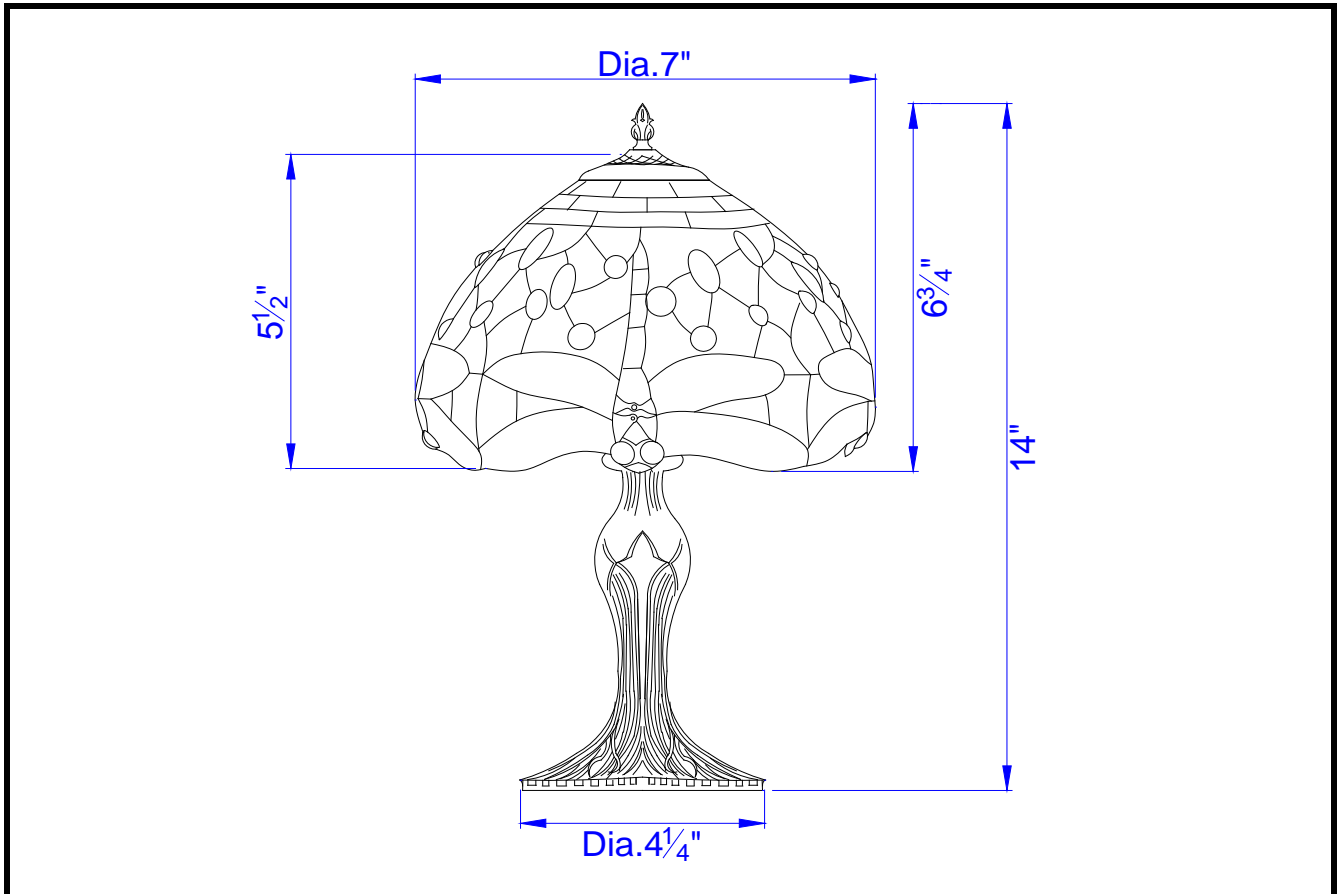

Project: _____

Catalog No.: _____

Lamp/Wattage: _____

Model No: BO-2380AC
Description: Tiffany Accent Lamp
Material: Metal
Finish : Antique Brass
Height: 14"
Base Width: Dia. 4 1/4"
Wattage : 40W
Socket : Candelabra E12
Switch: On-line Switch
Bulb: Incandescent
Wire Length: 6'
Wire Color: Black
Shade No:
Material: Tiffany
Shade size: Dia. 7"x 5 1/2"
Certificate : 