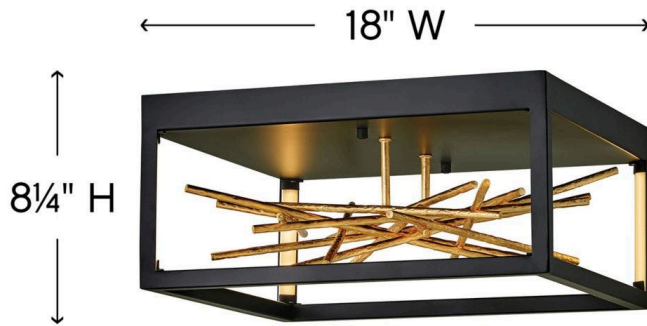

STYX

FR46401BLK

MEDIUM LED FLUSH MOUNT

The breathtaking design of Styx fuses rich glamour with modern styling for an enthralling and dynamic silhouette with unexpected elements. An integrated LED open frame is fully dimmable, composed of clean angles in a chic Black finish. The frame illuminates textured metal branches in Gilded Gold, mingling organic and contemporary elements.

DETAILS	
FINISH:	Black*
MATERIAL:	Steel
DIMMABLE:	YES - CL TYPE DIMMER (SSL7A)

DIMENSIONS	
WIDTH:	18"
HEIGHT:	8.3"
WEIGHT:	16lb

LIGHT SOURCE	
LIGHT SOURCE:	Integrated LED
LED NAME:	ES-FS2216C
WATTAGE:	16w LED *Included
VOLTAGE:	120v/277v
COLOR TEMP:	3000
LUMENS:	931
CRI:	94
INCANDESCENT EQUIVALENCY:	1 x 75w
DIMMABLE:	YES - CL TYPE DIMMER (SSL7A)

MOUNTING	
CANOPY:	18" Sq.

SHIPPING	
CARTON LENGTH:	21
CARTON WIDTH:	21
CARTON HEIGHT:	12
CARTON WEIGHT:	18

PRODUCT DETAILS:

- Suitable for use in dry (indoor) locations as defined by NEC and CEC. Meets United States UL Underwriters Laboratories & CSA Canadian Standards Association Product Safety Standards
- Equipped with a 120/277 universal driver. 0-10 dimming.
- LED components carry a 5-year limited warranty
- Striking and glamorous silhouette with luxe details and a rich finish makes a dramatic statement
- Striking black finish enhances design