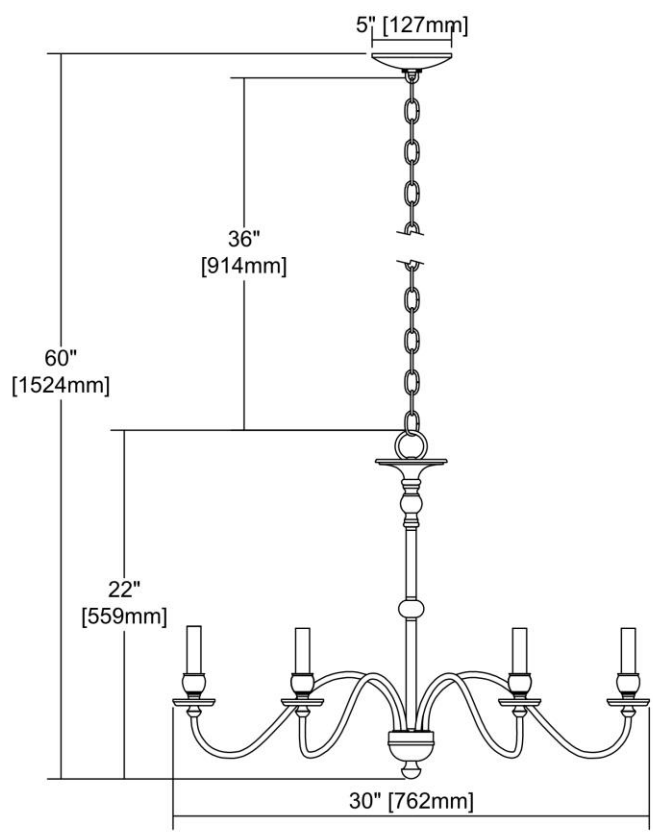

ITEM #:	81274/6
UPC	748119128740
Description	Collins 6-Light Chandelier in Matte Black
Finish	Matte Black
Materials	Metal
Brand	ELK Lighting
Collection	Collins
Category	Indoor Lighting
Type	Chandelier

ITEM DIMENSIONS				RATINGS & SPECIFICATIONS					
Width	30 inches			Safety Rating	N/A		Certification	N/A	
Depth	30 inches			ADA Compliant	N/A		Voltage	N/A	
Height	22 inches			BULBS / SOCKETS					
Weight	7 pounds			Quantity	6	Wattage	60 watts		
ADDITIONAL DIMENSIONS				Included	No		Type	B11 (E12 Candelabra Base)	
Backplate / Canopy	5x5			Other	N/A				
HCWO	N/A			CHAIN / CORD INFORMATION					
Min. Extension	N/A			Chain	N/A		Cord	N/A	
Max. Extension	N/A			SHADE / GLASS DETAILS					
OVERALL HEIGHT				Shade/Glass Description	No Shade/Glass				
Min.	N/A		Max.	N/A					
EXTENSION ROD(S)				Width	N/A		Height	N/A	
N/A				Width at Top	N/A		Width at Bottom	N/A	