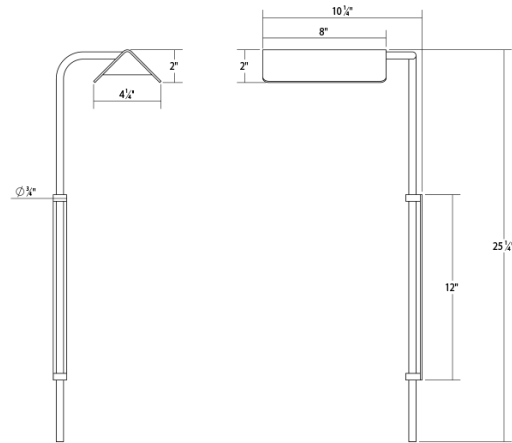

SONNEMAN
A WAY OF LIGHT

morii™ Right LED Wall Lamp

2833.07

DIMENSIONS

Height	25.25"
Width	9.75"
Switch Type	4-Step Touch Dimmer"

ELECTRICAL SPECS

Bulb Type	Integral LED
Bulb Quantity	1
Bulb Included?	Yes
Wattage	8
Initial Lumens	430
Input Voltage	120-240VAC
CCT	3000K
CRI	90
Power Supply Type	Driver
Power Supply Quantity	1
Power Supply Location	Plug
Dimming Type	Non-Dimmable

SHIPPING

SHADE 1

Quantity	1
Color	Satin Yellow
Material	Aluminum
Height	2"
Diameter	8

AVAILABLE FINISHES

Satin White (.03)
Bright Satin Aluminum (.16)
Satin Black (.25)

GENERAL LISTINGS

cETL
cUL
Damp Location

PROJECT

QUANTITY

NOTES