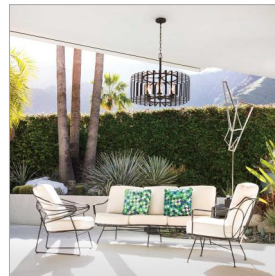

## REID

29505BGR

LARGE SINGLE TIER

Reid uses an iconic profile featuring an airy, open cage to capture the center of attention. A candelabra with clear seedy glass columns highlights the transitional style, making it a modern mix of classic and contemporary. Weather-resistant metal with a Brushed Graphite finish complements any space, inside or out.

DETAILS	
FINISH:	Brushed Graphite
MATERIAL:	Steel
GLASS:	Clear Seedy
SLOPE DEGREE:	90
DIMMABLE:	No

DIMENSIONS	
WIDTH:	28.3"
HEIGHT:	23"
WEIGHT:	26lb

LIGHT SOURCE	
LIGHT SOURCE:	Socketed
WATTAGE:	6-5w Cand. LED, 60w Equiv.
VOLTAGE:	120v

### PRODUCT DETAILS

- This item may be hung on a sloped ceiling
- Suitable for use in wet (outdoor direct rain) locations as defined by NEC and CEC. Meets United States UL Underwriters Laboratories & CSA Canadian Standards Association Product Safety Standards
- 2-year finish warranty
- The stylish Open Air collection includes outdoor-rated chandeliers, pendants and sconces that provide design-conscious solutions to a variety of exterior environments.
- Sophisticated and streamlined design, durable construction and a timeless finish complement any architectural style