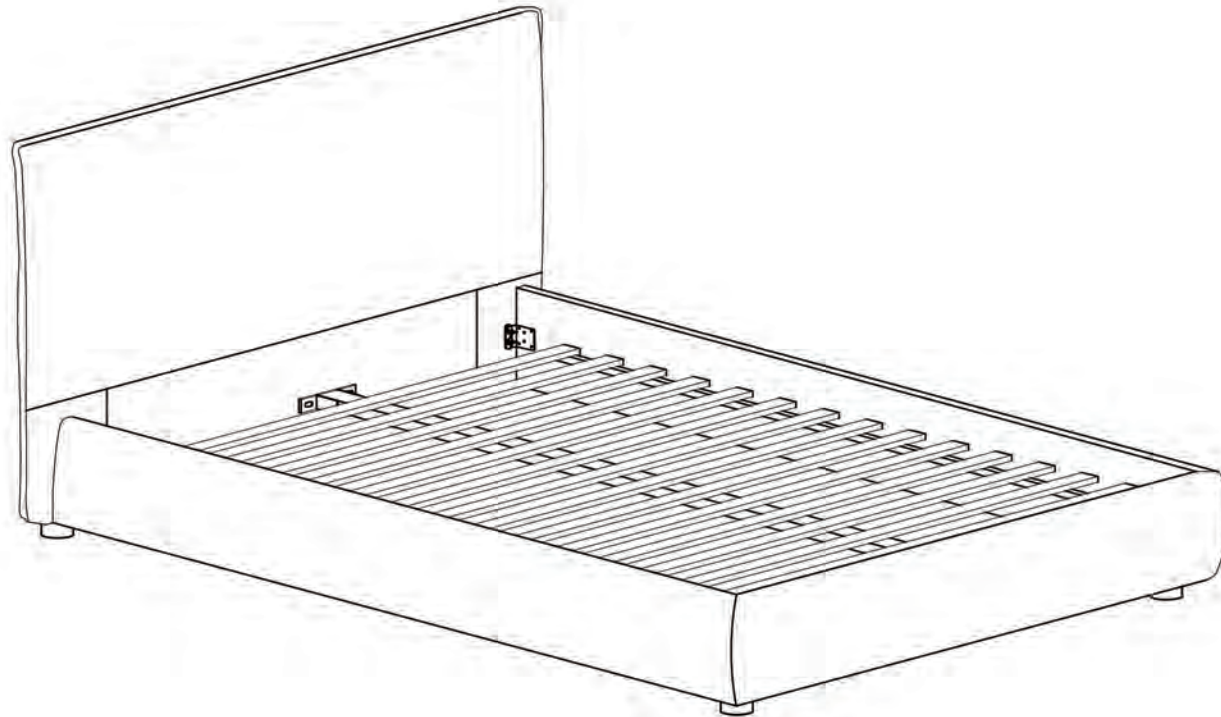

MOE'S

home collection

ASSEMBLY INSTRUCTIONS.

LUZON QUEEN BED GREYSTONE

RN-1129-15

THANK YOU FOR YOUR PURCHASE!

PARTS AND HARDWARE.

	
Feet ① X 4	Gold Bolt (m8*18) ② X 4
	
Allen Key ③ X 1	Washers (m8) ④ X 8
	
Brackets ⑤ X 2	Bolts (m8*25) ⑦ X 8
	
Headboard A X 1	Footboard B X 1
	
Right Side Rail C X 1	Left Side Rail D X 1

NOTES.

Thank you for purchasing this quality product! Be sure to check all packing material carefully for small parts that may have come loose inside the carton during shipping.

CAUTION: The item is heavy, assembly should be performed by two people.

STEP 1.

STEP 2.

PARTS AND HARDWARE.

	
Center Rail E X 1	Washers ④ X 4
	
Brackets ⑥ X 2	Bolts(m8*25) ⑦ X 2
	
Plastic Support legs ⑧ X 2	Bolts (M8*40) ⑨ X 2

NOTES.

Thank you for purchasing this quality product! Be sure to check all packing material careful for small part that may have come loose inside the carton during shipping.