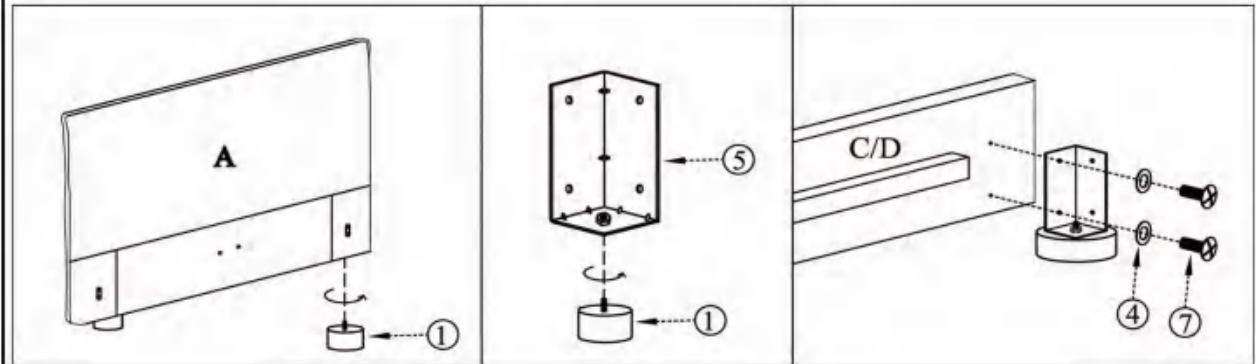

MOE'S

home collection

ASSEMBLY INSTRUCTIONS.

LUZON QUEEN BED GREYSTONE

RN-1129-15

THANK YOU FOR YOUR PURCHASE!

PARTS AND HARDWARE.

	
Feet ① X 4	Gold Bolt (m8*18) ② X 4
	
Allen Key ③ X 1	Washers (m8) ④ X 8
	
Brackets ⑤ X 2	Bolts (m8*25) ⑦ X 8
	
Headboard A X 1	Footboard B X 1
	
Right Side Rail C X 1	Left Side Rail D X 1

STEP 1.

STEP 2.

PARTS AND HARDWARE.

	
Center Rail E X 1	Washers ④ X 4
	
Brackets ⑥ X 2	Bolts(m8*25) ⑦ X 2
	
Plastic Support legs ⑧ X 2	Bolts (M8*40) ⑨ X 2

NOTES.

Thank you for purchasing this quality product! Be sure to check all packing material careful for small part that may have come loose inside the carton during shipping.