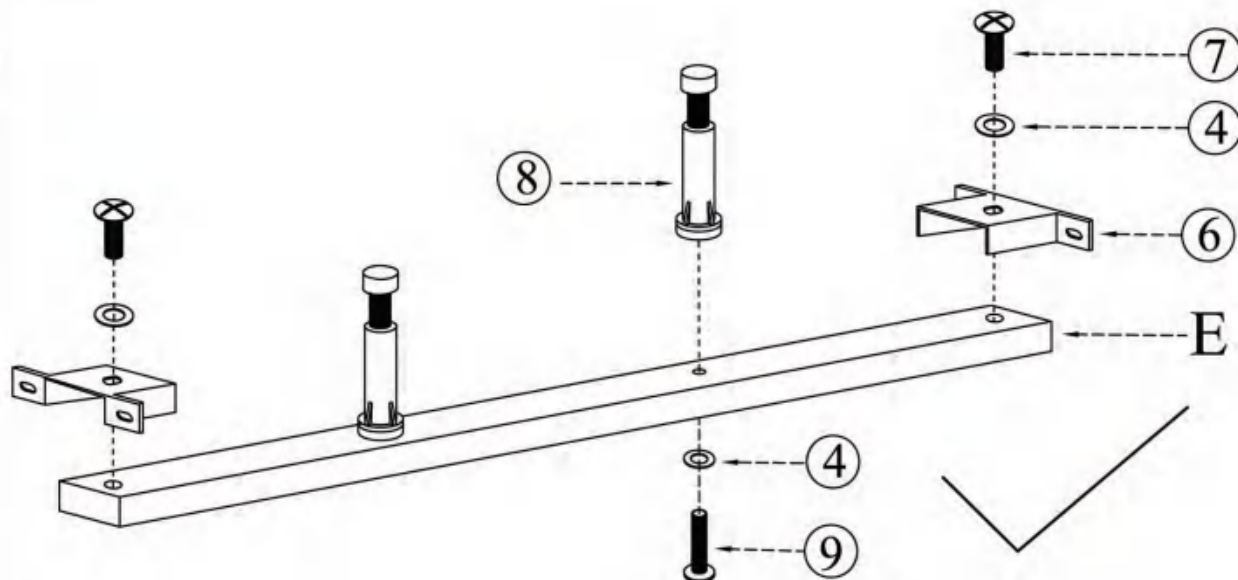

STEP 1.

STEP 2.

PARTS AND HARDWARE.

	
Center Rail E X 1	Washers ④ X 4
	
Brackets ⑥ X 2	Bolts(m8*25) ⑦ X 2
	
Plastic Support legs ⑧ X 2	Bolts (M8*40) ⑨ X 2

NOTES.

Thank you for purchasing this quality product! Be sure to check all packing material careful for small part that may have come loose inside the carton during shipping.

CAUTION: The item is heavy, assembly should be performed by two people.

STEP 3.

PARTS AND HARDWARE.

	
Washers ④ X 4	Bolts(m8*25) ⑦ X 4
	
Screws(m8*32) ⑩ X 42	Slats F X 1

NOTES.

Thank you for purchasing this quality product!
Be sure to check all packing material careful
for small part that may have come loose
inside the carton during shipping.