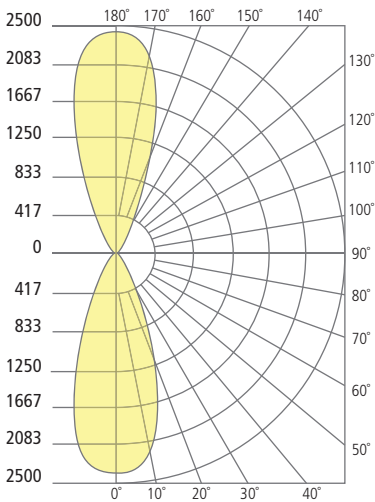

TEGEL 18 shown in bronze

TEGEL 18 shown in charcoal

TEGEL 18 shown in gray

* Visit techlighting.com for specific warranty limitations and details.

ORDERING INFORMATION

7000WTEG	CRI/CCT	LENGTH	BEAM SPREAD*	LENS	FINISH	FUNCTION	VOLTAGE	OPTIONS
827	80 CRI, 2700K	18 18"	N 10° NARROW	C CLEAR	B BLACK	DO DOWNLIGHT ONLY	UNV 120V-277V	NONE
830	80 CRI, 3000K		W 36° WIDE		Z BRONZE	UD UPLIGHT/DOWNLIGHT		PC BUTTON PHOTOCONTROL
840	80 CRI, 4000K		NN 10° UP AND DOWN		H CHARCOAL			SP SURGE PROTECTION
			WW 36° UP AND DOWN		Y GRAY			PCSP BUTTON PHOTOCONTROL & SURGE PROTECTION
			NW 10° AND 36°					

*N, W = DOWNLIGHT ONLY (DO); NN, WW, NW = UP AND DOWNLIGHT ONLY (UD)

TEGEL 18 WALL SCONCE

Tegel 18

PHOTOMETRICS*

*For latest photometrics, please visit www.techlighting.com/OUTDOOR

TEGEL 18 UP/DOWN

Total Lumen Output: 2419
 Total Power: 29.9
 Luminaire Efficacy: 80.6
 Color Temp: 3000K
 CRI: 80+
 BUG Rating: B1-U5-G0

TEGEL 18 DOWN

Total Lumen Output: 1212
 Total Power: 15.6
 Luminaire Efficacy: 77.7
 Color Temp: 3000K
 CRI: 80+
 BUG Rating: B1-U0-G0

Up-downlight

Downlight

PROJECT INFO

FIXTURE TYPE & QUANTITY

JOB NAME & INFO