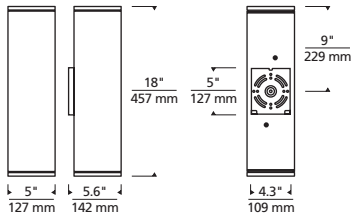

TEGEL 18 shown in bronze

TEGEL 18 shown in charcoal

TEGEL 18 shown in gray

* Visit techlighting.com for specific warranty limitations and details.

ORDERING INFORMATION

7000WTEG	CRI/CCT	LENGTH	BEAM SPREAD*	LENS	FINISH	FUNCTION	VOLTAGE	OPTIONS
827	80 CRI, 2700K	18 18"	N 10° NARROW	C CLEAR	B BLACK	DO DOWNLIGHT ONLY	UNV 120V-277V	NONE
830	80 CRI, 3000K		W 36° WIDE		Z BRONZE	UD UPLIGHT/DOWNLIGHT		PC BUTTON PHOTOCONTROL
840	80 CRI, 4000K		NN 10° UP AND DOWN		H CHARCOAL			SP SURGE PROTECTION
			WW 36° UP AND DOWN		Y GRAY			PCSP BUTTON PHOTOCONTROL & SURGE PROTECTION
			NW 10° AND 36°					

*N, W = DOWNLIGHT ONLY (DO); NN, WW, NW = UP AND DOWNLIGHT ONLY (UD)

TEGEL 18 WALL SCONCE

Tegel 18

PHOTOMETRICS*

*For latest photometrics, please visit www.techlighting.com/OUTDOOR

TEGEL 18 UP/DOWN

Total Lumen Output: 2419
 Total Power: 29.9
 Luminaire Efficacy: 80.6
 Color Temp: 3000K
 CRI: 80+
 BUG Rating: B1-U5-G0