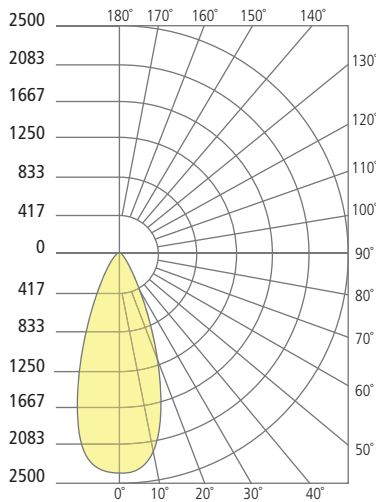

TEGEL 18 shown in bronze

TEGEL 18 shown in charcoal

TEGEL 18 shown in gray

* Visit techlighting.com for specific warranty limitations and details.

ORDERING INFORMATION

7000WTEG	CRI/CCT	LENGTH	BEAM SPREAD*	LENS	FINISH	FUNCTION	VOLTAGE	OPTIONS
827	80 CRI, 2700K	18 18"	N 10° NARROW	C CLEAR	B BLACK	DO DOWNLIGHT ONLY	UNV 120V-277V	NONE
830	80 CRI, 3000K		W 36° WIDE		Z BRONZE	UD UPLIGHT/DOWNLIGHT		PC BUTTON PHOTOCONTROL
840	80 CRI, 4000K		NN 10° UP AND DOWN		H CHARCOAL			SP SURGE PROTECTION
			WW 36° UP AND DOWN		Y GRAY			PCSP BUTTON PHOTOCONTROL & SURGE PROTECTION
			NW 10° AND 36°					

*N, W = DOWNLIGHT ONLY (DO); NN, WW, NW = UP AND DOWNLIGHT ONLY (UD)

TEGEL 18 WALL SCONCE

Tegel 18

PHOTOMETRICS*

*For latest photometrics, please visit www.techlighting.com/OUTDOOR

TEGEL 18 UP/DOWN

Total Lumen Output: 2419
 Total Power: 29.9
 Luminaire Efficacy: 80.6
 Color Temp: 3000K
 CRI: 80+
 BUG Rating: B1-U5-G0

TEGEL 18 DOWN

Total Lumen Output: 1212
 Total Power: 15.6
 Luminaire Efficacy: 77.7
 Color Temp: 3000K
 CRI: 80+
 BUG Rating: B1-U0-G0

Up-downlight

Downlight

PROJECT INFO

FIXTURE TYPE & QUANTITY

JOB NAME & INFO