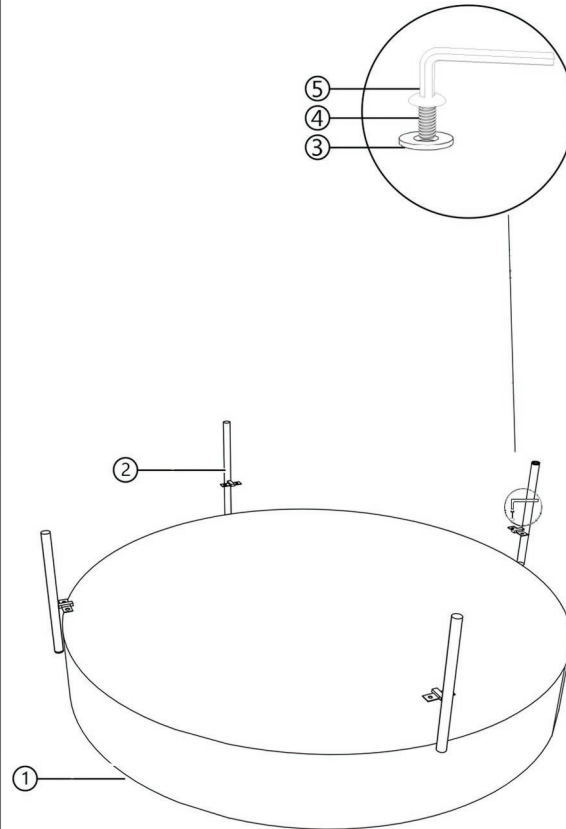

MOE'S

home collection

ASSEMBLY INSTRUCTIONS.

CHAMEAU COFFEE TABLE LARGE

GZ-1151-37

THANK YOU FOR YOUR PURCHASE!

PARTS AND HARDWARE.

PARTS LIST

No.	DESCRIPTION	IMAGE	QTY
1.	TOP		01
2.	LEGS		04

HARDWARE LIST

No.	DESCRIPTION	IMAGE	QTY
3.	FLAT WASHER		08
4.	ALLEN BOLT		08
4.	ALLEN KEY		01

NOTES.

Thank you for purchasing this quality product! Be sure to check all packing material carefully for small part that may have come loose inside the carton during shipping.

CAUTION: The item is heavy, assembly should be performed by two people.

STEP 1.

STEP 2.