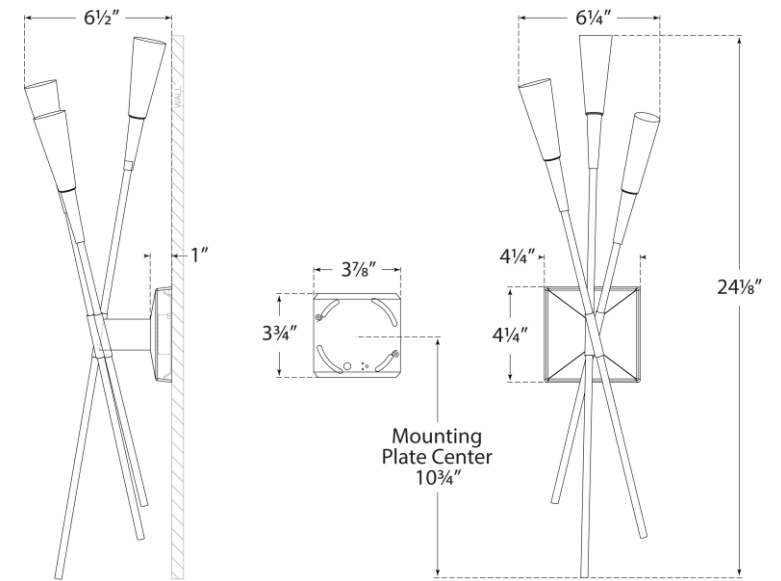

TEAR SHEET

Stellar Triple Tail Sconce

Item # CHD 2602BLK

Designer: Chapman & Myers

Height: 24"

Width: 6"

Extension: 6.5"

Backplate: 4.25" Square

Finishes: BLK/G, G, PN, WHT

Trim Options: FA

Socket: Dedicated LED

Wattage: 15w (1200lm)

Weight: 3 Pounds

Side View

Front View