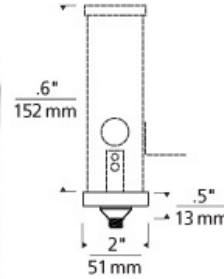

### INSTALLATION

Mounts to a 2" square, 6" deep junction box (included). Transformer (included) fits in junction box. For ceiling only.

### WEIGHT

1.4lb / 0.64kg ±

### ORDERING INFORMATION

700FJ2SQ67 SHAPE OR SIZE	FINISH	VOLTAGE
2" SQUARE INTEGRAL TRANSFORMER	<b>Z</b> ANTIQUE BRONZE	120V IN/12V OUT
	<b>B</b> BLACK	<b>024</b> 120V IN/24V OUT
	<b>C</b> CHROME	<b>277</b> 277V IN/12V OUT
	<b>S</b> SATIN NICKEL	
	<b>W</b> WHITE	