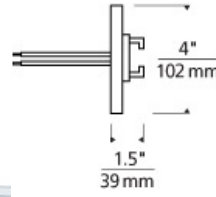

### INSTALLATION

This product can mount to either a 4" square electrical box with round plaster ring or an octagon electrical box (not included).

### WEIGHT

0.95lb / 0.43kg ±