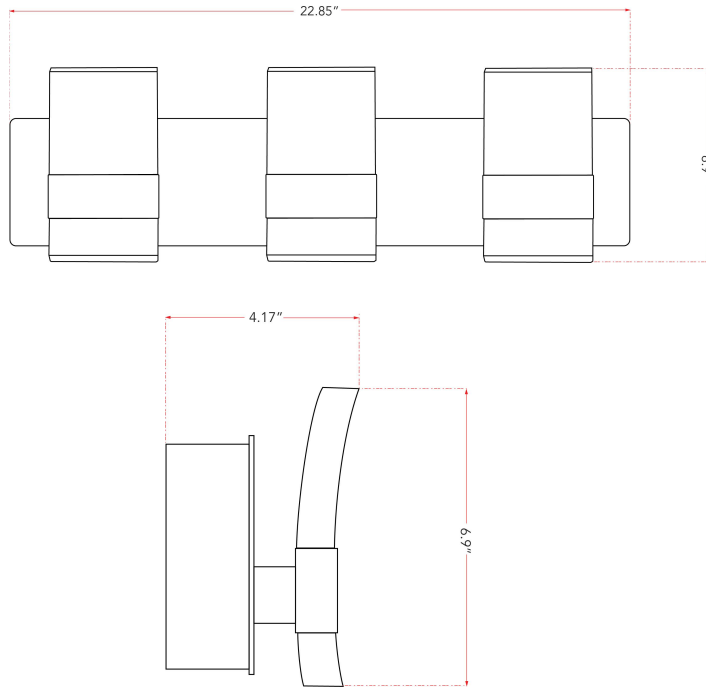

ABRA MODEL **20087WV-CH**
 FAMILY NAME **Fang**

3 Light Curved Frosted Acrylic Edge Lit Vanity
 UPC **00810035191648**

FIXTURE MATERIAL				FIXTURE DIMENSIONS IN INCHES										
Frame Material	Finishes Available	Diffuser Type	Diffuser Finish	Diameter	Height	o.a.h	Width	Length	Ext	Weight	ADA	Location	Rating	Compliance
Steel	CH-Chrome	Acrylic	white		6.9	6.9		22.85	4.17			Wall Mount only	Damp Location	cETLus
LAMPING										Compatible Dimmers		Junction Box Type		SUPPLIED
Lamp Type	Lamp qty	Wattage	Max Wattage	Base	Kelvin	CRI	Initial Lumen's	Delivered Lumen's	Voltage			Standard 4 x 4 Octagon Box		
LED	6	3w	18w	Solid State Module	3000k	90+	1530	1071 estimated	120v	SPECIAL NOTES				

ABRA LIGHTING
 NEOTERIC DESIGN

12151 Madera Way Riverside California 92503
 Phone: 949-940-1155 • Toll Free 800-295-7121
www.abralighting.com

Project Name			
Date		Type	