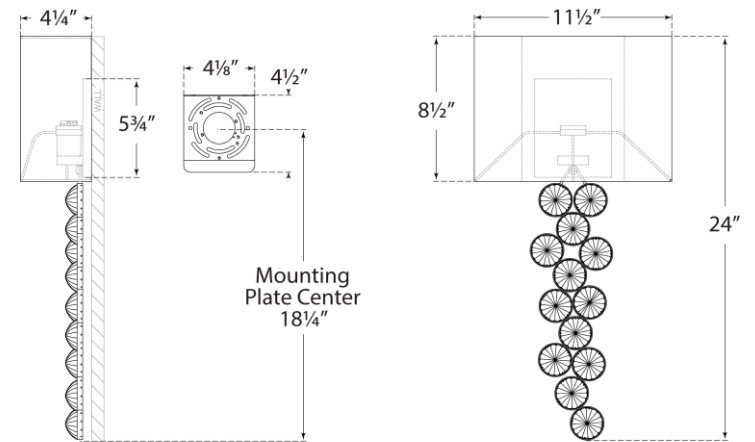

TEAR SHEET

Milazzo Medium Left Sconce

Item # JN 2201BSL/CG-L

Designer: Julie Neill

Height: 24"

Width: 11.5"

Extension: 4.25"

Backplate: 4.5" x 5.75" Rectangle

Finishes: BSL/CG, G/CG

Shade Treatments: L

Shade Details: 11.5" x 11.5" x 8.5"

Socket: E12 Candelabra

Wattage: 40 B11

Weight: 3 Pounds

Side View

Front View

Top View