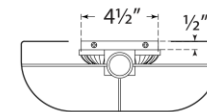

TEAR SHEET

Milazzo Medium Left Sconce

Item # JN 2201BSL/CG-L

Designer: Julie Neill

Height: 24"

Width: 11.5"

Extension: 4.25"

Backplate: 4.5" x 5.75" Rectangle

Finishes: BSL/CG, G/CG

Shade Treatments: L

Shade Details: 11.5" x 11.5" x 8.5"

Socket: E12 Candelabra

Wattage: 40 B11

Weight: 3 Pounds

Side View

Front View