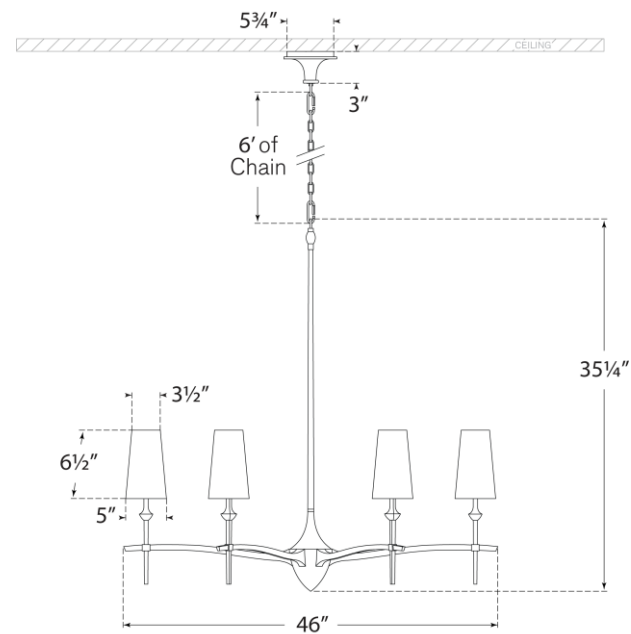

TEAR SHEET

Pippa Grande Chandelier

Item # TOB 5737G-L

Designer: Thomas O'Brien

Height: 35"

Width: 46"

Canopy: 5.75" Round

Finishes: AI, BSL, G, PW

Shade Treatments: L

Shade Details: 3.5" x 5" x 6.5" Banded

Socket: 6 - E12 Candelabra

Wattage: 6 - 40 B11

Weight: 17 Pounds

Front View