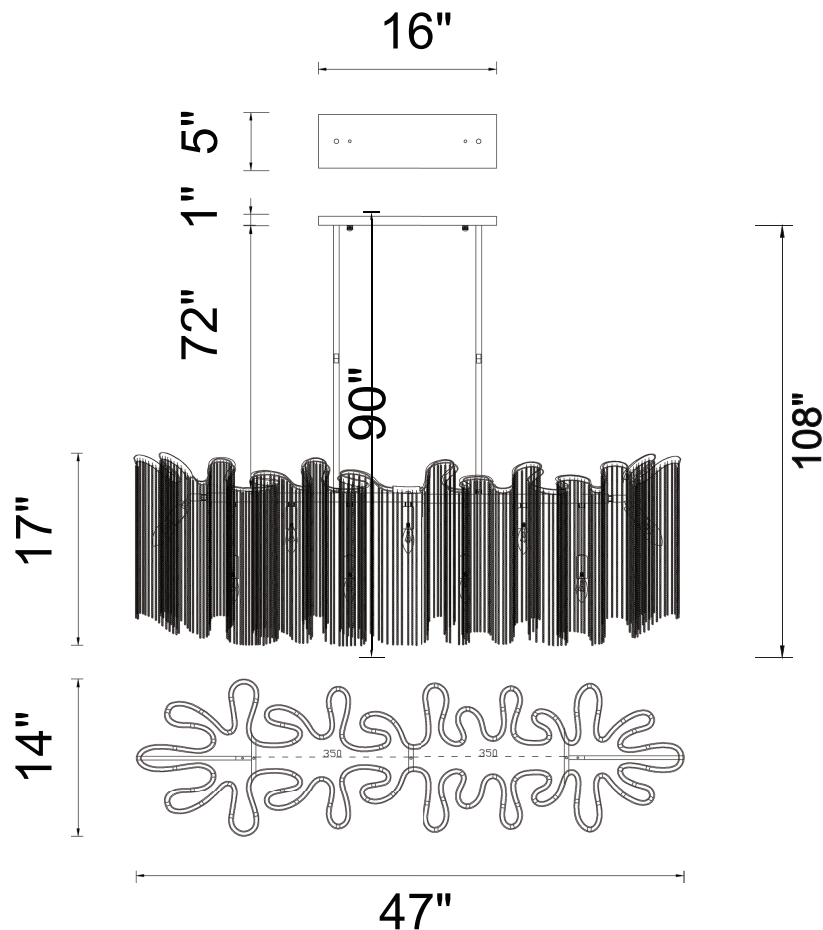

PROJECT: _____
 FIXTURE TYPE: _____
 LOCATION: _____
 CONTACT/PHONE: _____

Item	5650P47C
Collection	DAISY
Finish	Chrome
Glass	-----
Crystal	-----
Input	120V AC,60HZ,AC

Shade	-----
Length/Dia.	47"
Width/Ext.	14"
Height	17"
Maximum	108"
Lumens	-----

Light Source	E12
Bulb Info.	3×60W
Included	-----
Dimmable	Yes
Color	-----
Weight	