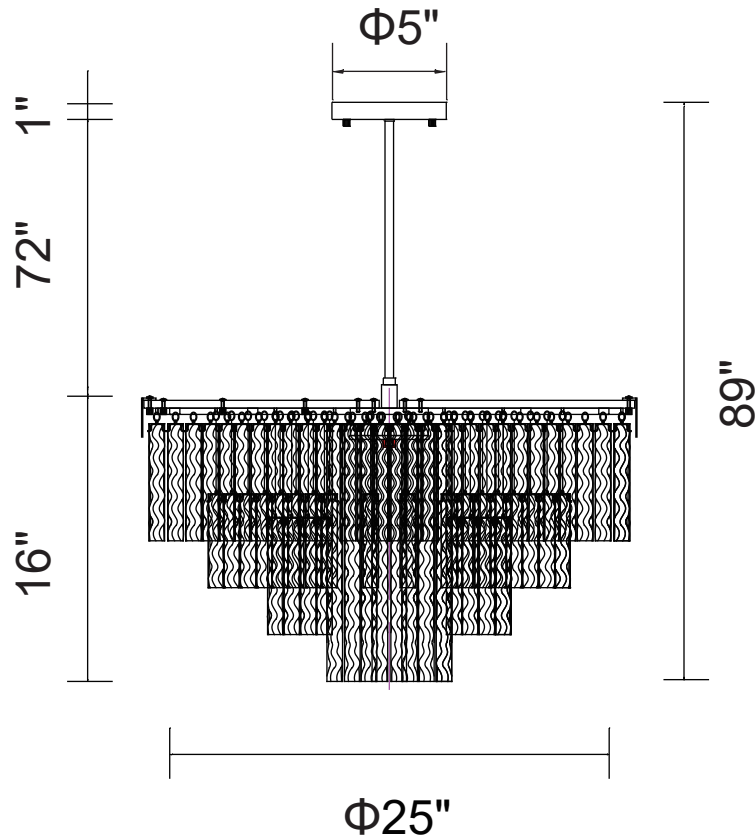

PROJECT: _____

FIXTURE TYPE: _____

LOCATION: _____

CONTACT/PHONE: _____

Item	5695P25-9-601
Collection	CARLOTTA
Finish	Chrome
Glass	Clear
Crystal	-----
Input	120V AC,60HZ,AC

Shade	-----
Length/Dia.	25"
Width/Ext.	-----
Height	16"
Maximum	89"
Lumens	-----

Light Source	E12
Bulb Info.	9×60W
Included	-----
Dimmable	Yes
Color	-----
Weight	