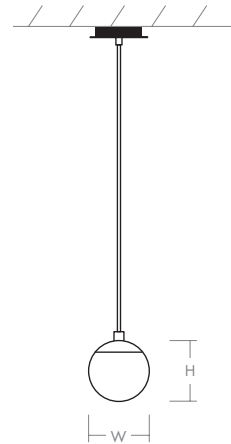

# LUNA Pendant

120v : **3-670-xx**  
277v: **37-670-xx**

# oxygen

FIXTURE TYPE \_\_\_\_\_ LOCATION \_\_\_\_\_

PROJECT \_\_\_\_\_ DATE \_\_\_\_\_

-22 Oiled Bronze

-20 Polished Nickel

-24 Satin Nickel

-40 Aged Brass

- LIGHT SOURCE** 1 x 5.12W LED, 3000K, CRI 90
- LUMINAIRE POWER** 6.56W at 120V
- RATED LIFE** 60000 hr RL
- OPTIONAL COLOR TEMPERATURES** 2700K, 3500K, 4000K
- LUMEN OUTPUT** Delivered: 368 lm (LM-79)
- INPUT VOLTAGE** 120V or 277V
- DRIVER OUTPUT** 150 mA, 6W
- DIMMING** 0-10v & Phase (ELV) Dimming  
50/60Hz 100% to 10% Dimming
- CONSTRUCTION** Plated Steel and Glass
- DIFFUSER** - White Opal Glass
- FINISHES** Polished Nickel (-20), Oiled Bronze (-22), Satin Nickel (-24), Aged Brass (-40)
- MOUNTING** 4" Octagonal J-Box, 2"x 3" J-Box
- STANDARDS** ETL Dry/Damp listed, ADA compliant, Conforms to UL STD 1598, Certified CAN/CSA, STD C22.2 No 250.0.

**DIMENSIONS**  
**Dia. Canopy: 5.88"**  
**W. Fixture: 6.00"**  
**H. Fixture: 6.75"**  
**Supplied with 8 ft braided cord**

Order example for standard fixture:  
**3-670-24** (x- Voltage - xxx-Sequence # - xx-Finish)  
3: 120v, 37: 277v  
Order example for optional color temperatures: **3-670-2724**  
27: 2700K, 35: 3500K, 40: 4000K