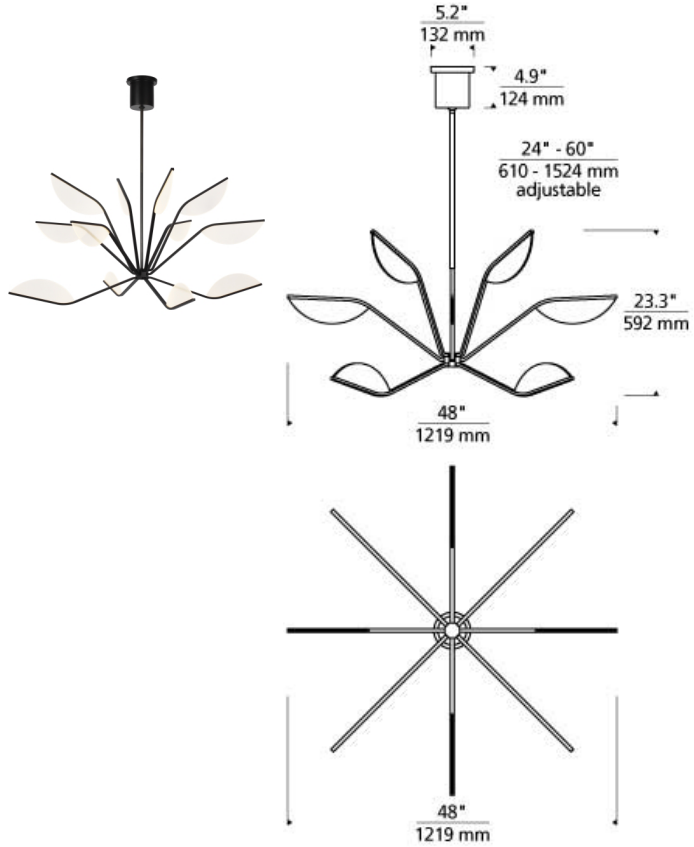

Belterra 48 Chandelier

LED T20

DESCRIPTION

The Belterra chandelier by Tech Lighting is inspired by the lotus flower. Petal-shaped LED light guides beautifully illuminate this contemporary design and capture the purity of the chandelier's graceful stem-work. Offered in three elegant finishes, Belterra provides a touch of contrast to the light guides when turned on and off. Available in two sizes to illuminate the space as a stand-alone piece or installed in multiples. Lamping options are compatible with most dimmers. Refer to the Dimming Chart for more information. Includes 50.4 watts, 3540 total delivered lumens, 3000K LED linear modules. Dimmable with most LED compatible ELV and TRIAC dimmers. Ships with (4) 12" and (2) 6" rigid stems in coordinating finish. Can be installed on a sloped ceiling up to 45°.

WEIGHT

11-11lb / 4.99-4.99kg ±

ORDERING INFORMATION

700BLT	SHAPE OR SIZE	FINISH	LAMP
48	48" DIAMETER	R AGED BRASS B MATTE BLACK N POLISHED NICKEL	-LED930 LED 90 CRI 3000K 120V (T20/T24)

TECH LIGHTING®
 7400 Linder Avenue T 847.410.4400
 Skokie, Illinois 60077 F 847.410.4500
Tech Lighting, L.L.C.

700 BLT _____

FIXTURE TYPE: _____

JOB NAME: _____

NOTES: _____
