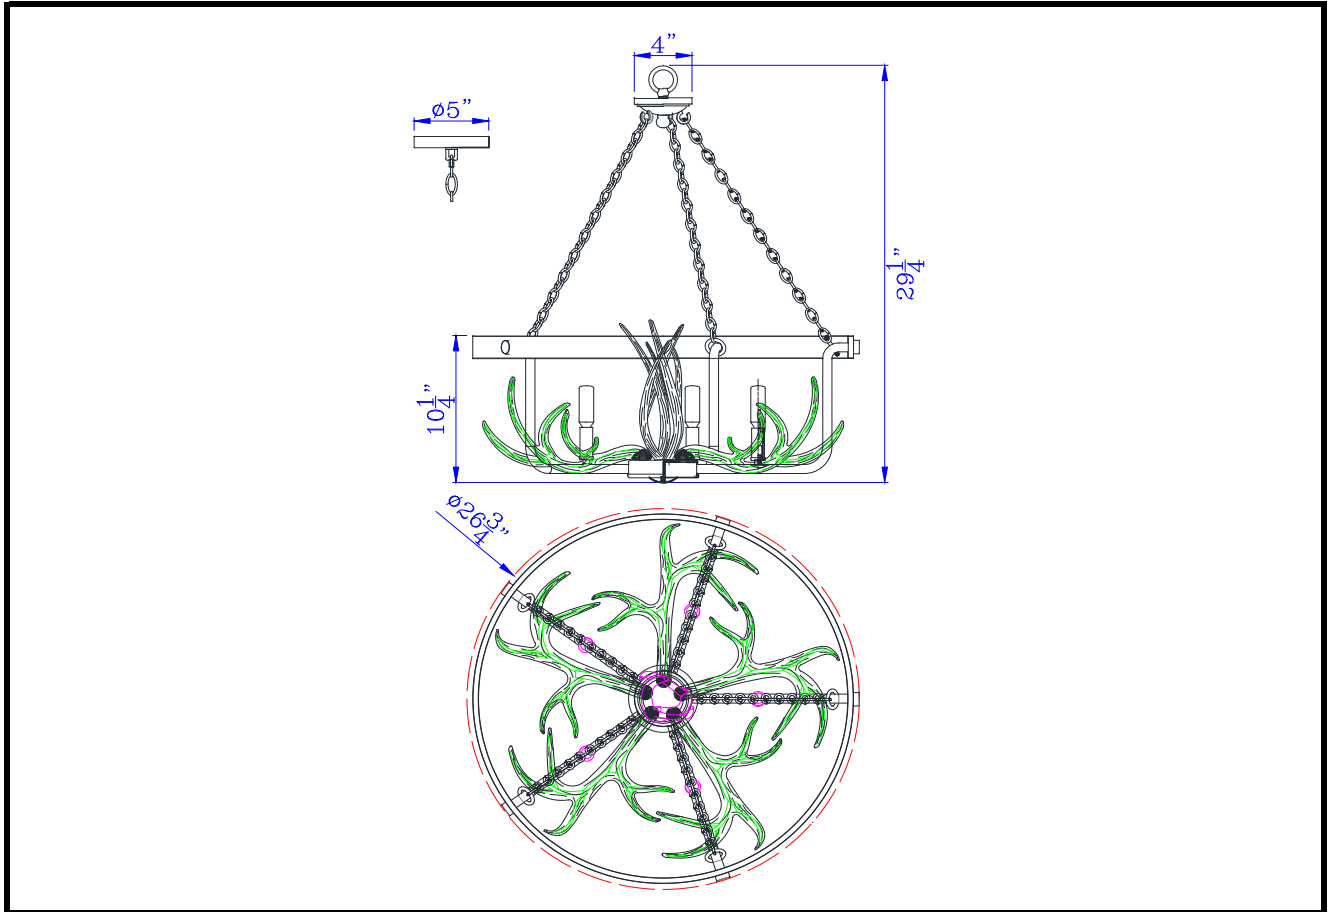

Drawing:

Model No: FX-3703-5
Description: Angelo 60W x 5 metal antler chandelier
Material: Resin/Metal
Finish : Iron
Height: 29 1/4"
Width: 26 3/4"
Reach: 26 3/4"
Wattage : 60Wx5
Socket : Candelabra Base (E12)
Bulb: Incandescent or CFL
Chain Length: 6'
Wire Length: 10"
Wire Color: Brown
Shade No:
Material:
Shade size:
Certificate :