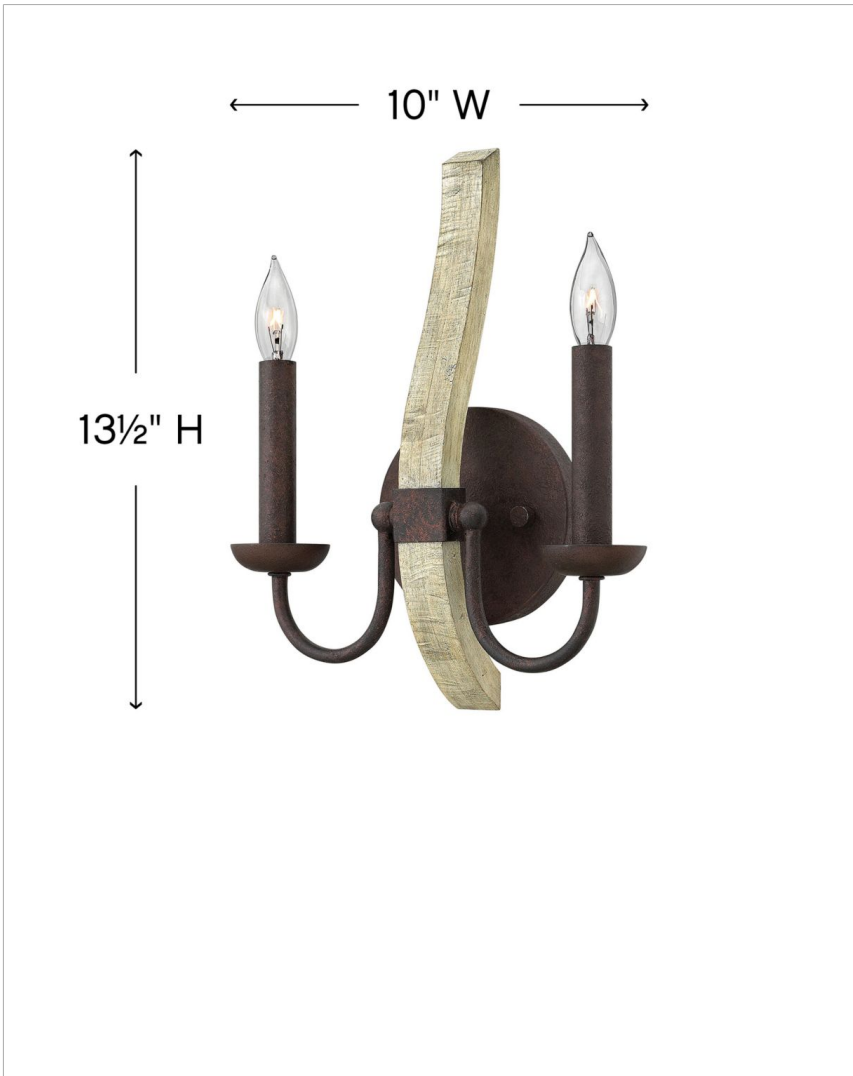

MIDDLEFIELD

FR40572IRR

TWO LIGHT SCONCE

Middlefield's rustic-chic design captures a historical feel with its solid distressed wood reminiscent of weathered ash, steel construction and iron rust finish. A pear-shaped wood finial adds an additional elegant detail.

DETAILS	
FINISH:	Iron Rust
MATERIAL:	Wood
DIMMABLE:	No

DIMENSIONS	
WIDTH:	10"
HEIGHT:	13.5"
WEIGHT:	2lb
BACK PLATE:	5" Dia.
EXTENSION:	3.5"
TOP TO OUTLET:	10.5"

LIGHT SOURCE	
LIGHT SOURCE:	Socketed
WATTAGE:	2-5w Cand. LED, 60w Equiv.
VOLTAGE:	120v

SHIPPING	
CARTON LENGTH:	16
CARTON WIDTH:	13
CARTON HEIGHT:	7
CARTON WEIGHT:	3

PRODUCT DETAILS:

- Suitable for use in dry (indoor) locations as defined by NEC and CEC. Meets United States UL Underwriters Laboratories & CSA Canadian Standards Association Product Safety Standards.
- ADA compliant
- Artisanal details, a rich finish and organic elements add warm rustic style

HINKLEY

HINKLEY
33000 Pin Oak Parkway
Avon Lake, OH 44012

PHONE: (440) 653-5500
Toll Free: 1 (800) 446-5539

hinkley.com