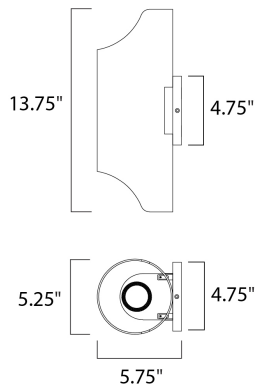

MEASUREMENTS

DIMENSION : 5.75" W x 13.75" H x 5.25" Ext
 BACK PLATE : 4.75" W x 2.5" H x 6.75" HCO
 HANGING WEIGHT : 3.58 lb

LAMPING

INPUT VOLTAGE : 120V
 LUMENS : 840 Rated
 BULB : 2 x 6W LED PCB Integrated , 12W Total
 BULB INCLUDED : (Integrated)
 DIMMABLE : No
 CRI : 90+ CRI
 COLOR_TEMP : 3000K
 LIGHTING_DIRECTION : Up/Down