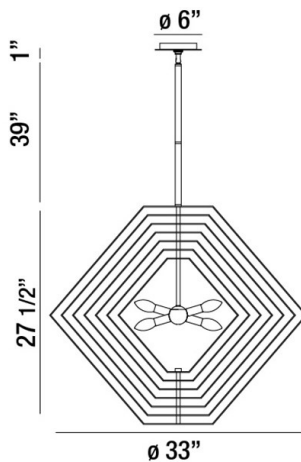

DOWNTOWN, 33" ROUND CHANDELIER

PRODUCT DETAILS

No.	:	31887-014
Product Color	:	CHROME
Product Material	:	METAL
Diameter	:	33"
Height	:	27.5"
Overall Height	:	67.5"
Weight	:	26.4lbs

LIGHT SOURCE DETAILS

Number of Bulbs	:	6
Light Source	:	Incandescent
Light Source Type	:	B10
Input Voltage	:	120V
Bulb Voltage	:	120V
Socket Type	:	E12
Wattage	:	60W
Total Wattage	:	360W
Bulb Included	:	No
Dimmable	:	Yes

Options Available

ITEM NO.	FINISH	SHADE
31887-014	CHROME	

TECHNICAL DETAILS

Hanging Support Type	:	ROD
Hanging Support Length	:	39"
Rods Included	:	3"+6"+12"+18"
Canopy / Backplate Height	:	1"
Canopy / Backplate Dia.	:	6"
Approval	:	