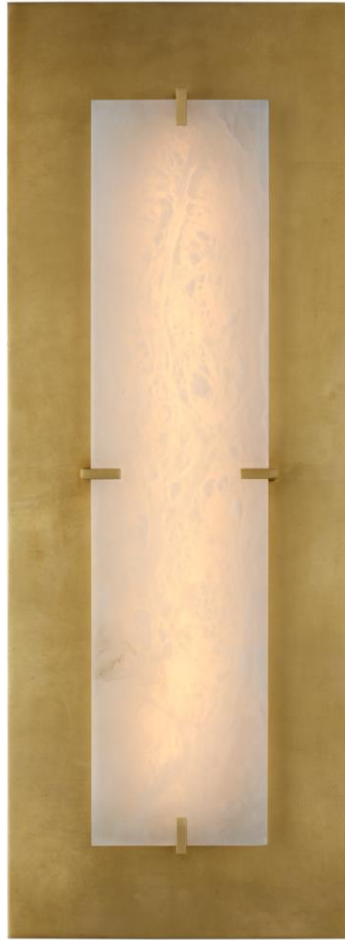

TEAR SHEET

Dominica Large Rectangle Sconce

Item # ARN 2923G/ALB

Designer: AERIN

Height: 27.5"

Width: 10"

Extension: 3"

Backplate: 5.5" x 22" Rectangle

Finishes: BSL/ALB, G/ALB

Trim Options: ALB

Socket: Dedicated LED

Wattage: 18w (1600lm)

Weight: 23 Pounds

Note: Alabaster is a Natural Stone | Variations in Color and Texture are Expected