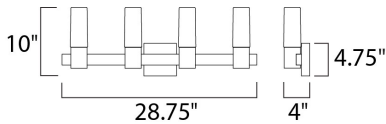

MEASUREMENTS

DIMENSION : 28.75" W x 10" H x 4" Ext
 BACK PLATE : 4.75" W x 4.75" H x 7.87" HCO
 HANGING WEIGHT : 6.16 lb

LAMPING

INPUT VOLTAGE : 120V
 LUMENS : 0 Rated
 BULB : 4 x 40W Incandescent E12 Candelabra , 160W Total
 BULB INCLUDED : (Not Included)
 DIMMABLE : Yes